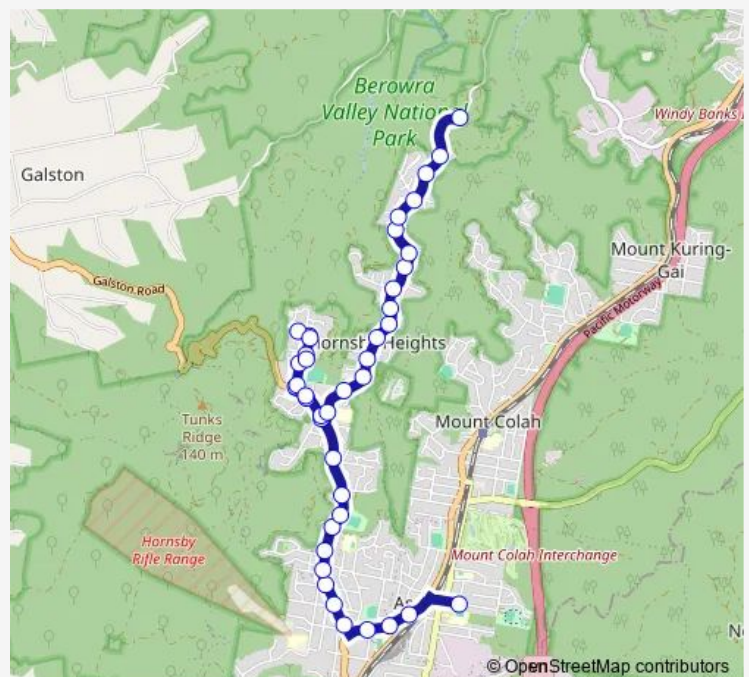

Monday 15:05

Tuesday 15:05

Wednesday 15:05

Thursday 15:05

Friday —

Saturday —

Sunday —

Route info

Direction: Asquith Girls High School, Baldwin Av

Stops: 41

Trip Duration: 0 hour 26 min

9033 — Asquith Girls HS to Hornsby Heights

12 Montview Pde

Montview Pde Opp Meluca Cres

Galston Rd Opp Brett Av

Galston Rd Opp Sydney Rd