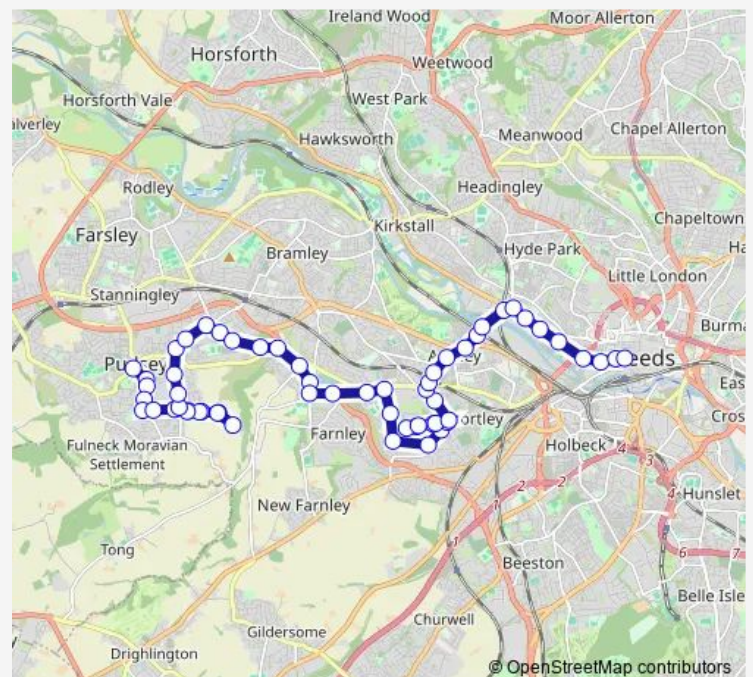

Thursday 06:59-17:20

Friday 06:59-17:20

Saturday —

Sunday —

Route info

Direction: Bus Station stand C

Stops: 58

Trip Duration: 0 hour 50 min

■ 81 — Leeds - Pudsey

Swinnow Ln Wellstone Avenue

Swinnow Ln Hough End

Pudsey Rd Wood Lane

Ring Rd Hare Farm Avenue

Butt Lane Water Ln

Butt Lane Tong Approach

Ring Rd Tong Road

Thursday 08:15-17:25

Friday 08:15-17:25

Saturday —

Sunday —

Route info

Direction: City Square D

Stops: 58

Trip Duration: 0 hour 50 min