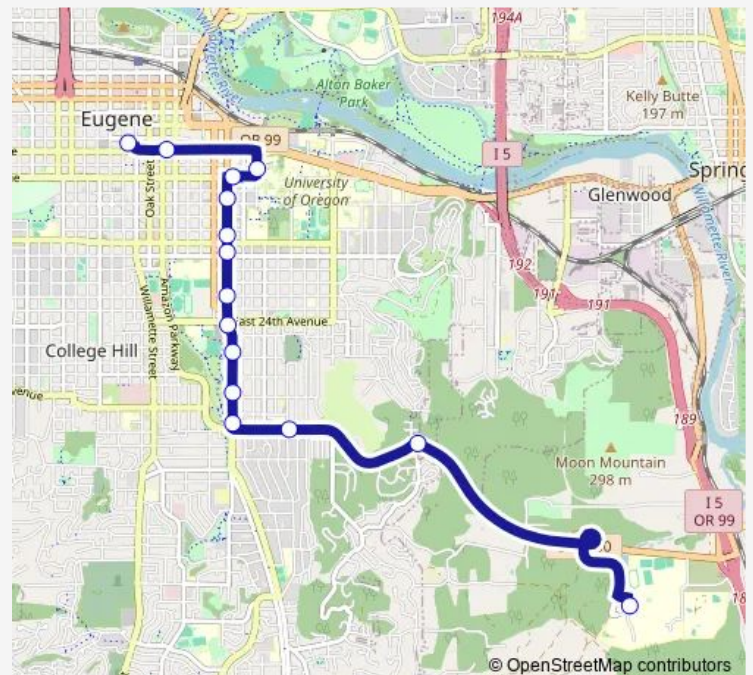

### Direction

LCC Station Bay B — Eugene Sta central arrival zone

15 stops

[Open route schedule](#)

LCC Station Bay B

N/S of 30th E of Spring Blvd

N/S of 30th E of University

E/S of Hilyard N of 30th

University of Oregon Station - Bay C

N/S of 11th W of High

Eugene Sta central arrival zone

### Route schedule

LCC Station Bay B — Eugene Sta central arrival zone

Monday 07:00-21:00

Tuesday 07:00-21:00

Wednesday 07:00-21:00

Thursday 07:00-21:00

Friday 07:00-21:00

Saturday 07:58-16:58

### Route info

Direction: LCC Station Bay B

Stops: 15

Trip Duration: 0 hour 25 min

81 — LCC/Harris

BusMaps

**Direction**

Eugene Station, Bay I — Approaching LCC Sta