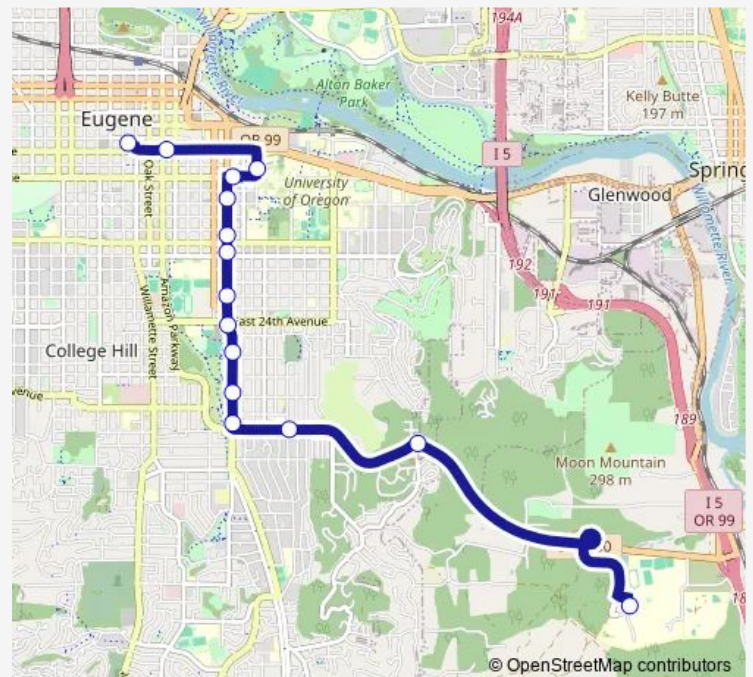

Bus 81 LCC/Harris

[Go to website](#)

Direction

LCC Station Bay B — Eugene Sta central arrival zone

15 stops

[Open route schedule](#)

LCC Station Bay B

N/S of 30th E of Spring Blvd

E/S of Hilyard N of 15th

S/S of 13th E of Hilyard

University of Oregon Station - Bay C

N/S of 11th W of High

Eugene Sta central arrival zone

Route schedule

LCC Station Bay B — Eugene Sta central arrival zone

Monday	07:00-21:00
Tuesday	07:00-21:00
Wednesday	07:00-21:00
Thursday	07:00-21:00
Friday	07:00-21:00
Saturday	07:58-16:58
Sunday	—

Route info

Direction: LCC Station Bay B

Stops: 15

Trip Duration: 0 hour 25 min

Approaching LCC Sta

Route schedule

Eugene Station, Bay I — Approaching LCC Sta

Monday 06:30-20:30

Tuesday 06:30-20:30

Wednesday 06:30-20:30

Thursday 06:30-20:30

Friday 06:30-20:30