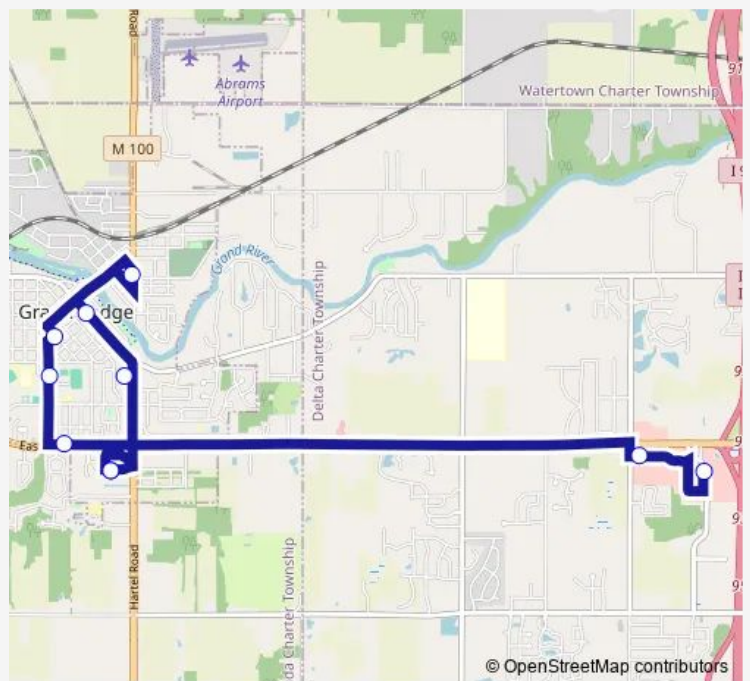

**Bus 81 Grand Ledge Connector**

[Go to website](#)

**Direction**  
 SBD Marketplace past Saginaw Hwy — Grand Ledge Meijer  
 10 stops  
[Open route schedule](#)

- SBD Marketplace past Saginaw Hwy
- WBD Delta Market before Broadbent Rd
- Grand Ledge Meijer
- WBD Saginaw past Willow St
- NBD Jenne past Marsh Rd
- NBD Taylor before Lamson St
- Grand Ledge City Hall
- SBD Jefferson past Taylor St
- Serenity Place Apartments
- Grand Ledge Meijer

**Route schedule**  
 SBD Marketplace past Saginaw Hwy — Grand Ledge Meijer

Monday	07:30-18:30
Tuesday	07:30-17:30
Wednesday	10:30-18:30
Thursday	07:30-14:30
Friday	10:30-11:30
Saturday	13:30
Sunday	—

**Route info**  
 Direction: SBD Marketplace past Saginaw Hwy  
 Stops: 10  
 Trip Duration: 0 hour 38 min

**Direction**

Grand Ledge Meijer — SBD Marketplace past Saginaw Hwy

3 stops

[Open route schedule](#)

Grand Ledge Meijer

EBD Delta Market past Migaldi Ln

SBD Marketplace past Saginaw Hwy

## Route info

Direction: Grand Ledge Meijer

Stops: 3

Trip Duration: 0 hour 22 min

**Direction**

Grand Ledge Meijer — SBD Marketplace past Saginaw Hwy

3 stops

[Open route schedule](#)