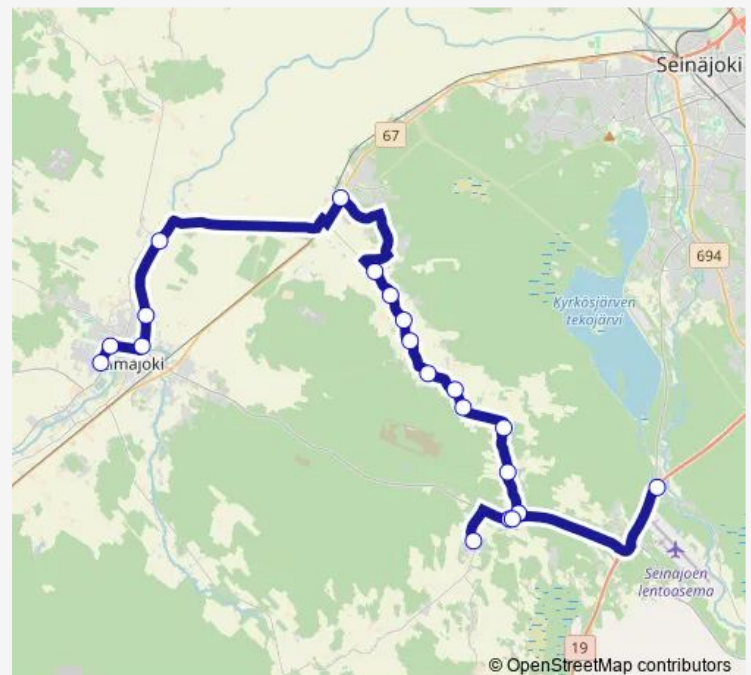

Bus 81 Ilmajoki - Neuro - Renko

[Go to website](#)

Direction

Ilmajoen yläaste P — Renko P

20 stops

[Open route schedule](#)

Ilmajoen yläaste P

Ilmajoki-opisto I

Arontie P

Röyskölä P

Nikkola P

Koulutie 41

Elomaa E

Niemelänkylä E

Tuominiemi E

Tuomikylä E

Tuomikylän koulu E

Pettutie E

Tomuton E

Savusmäki E

Keski-Risku E

Neiro E

Neiro L

Pojanluoma

Neiro I

Renko P

Route schedule

Ilmajoen yläaste P — Renko P

Monday	14:05
Tuesday	14:05
Wednesday	14:05
Thursday	14:05
Friday	14:05
Saturday	—
Sunday	—

Route info

Direction: Ilmajoen yläaste P

Stops: 20

Trip Duration: 1 hour 0 min

81 — Ilmajoki - Neuro - Renko