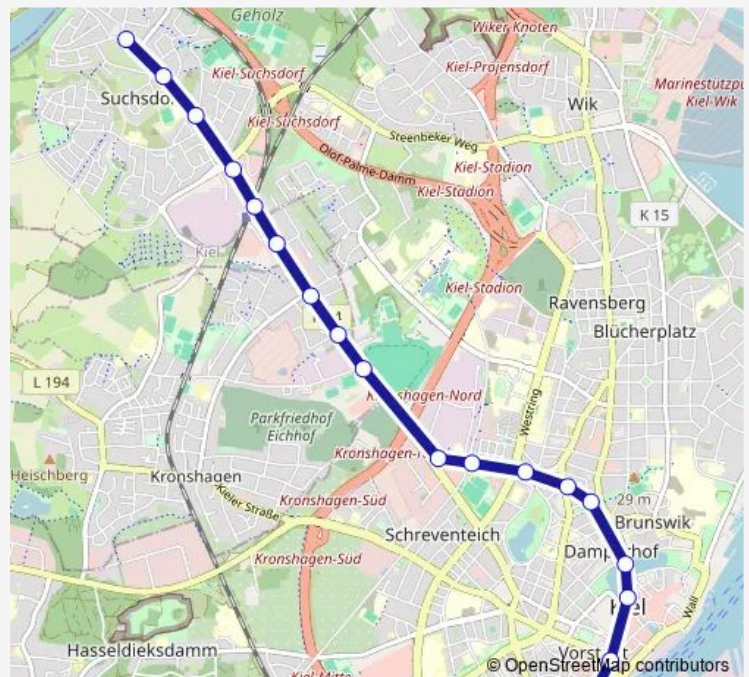

Bahnhof Suchsdorf A

Vulkanweg A

Johann-Fleck-Straße A

Kopperpähler Teich A

Nordmarksportfeld/Mare-Klinikum A

Eichhofstraße C

Christian-Kruse-Straße A

Hansastraße A

Lehmberg A

Dreiecksplatz C

Lorentzendamm A

Martensdamm A

Andreas-Gayk-Straße C

Hauptbahnhof C1

Route schedule

Rungholtplatz A — Hauptbahnhof C1

| | |
|-----------|-------|
| Monday | 22:54 |
| Tuesday | — |
| Wednesday | — |
| Thursday | 22:54 |
| Friday | 22:54 |
| Saturday | — |
| Sunday | — |

Route info

Direction: Rungholtplatz A

Stops: 18

Trip Duration: 0 hour 21 min

Monday 22:55

Tuesday 22:55

Wednesday —

Thursday 22:55

Friday 22:55

Saturday —

Sunday —

Route info