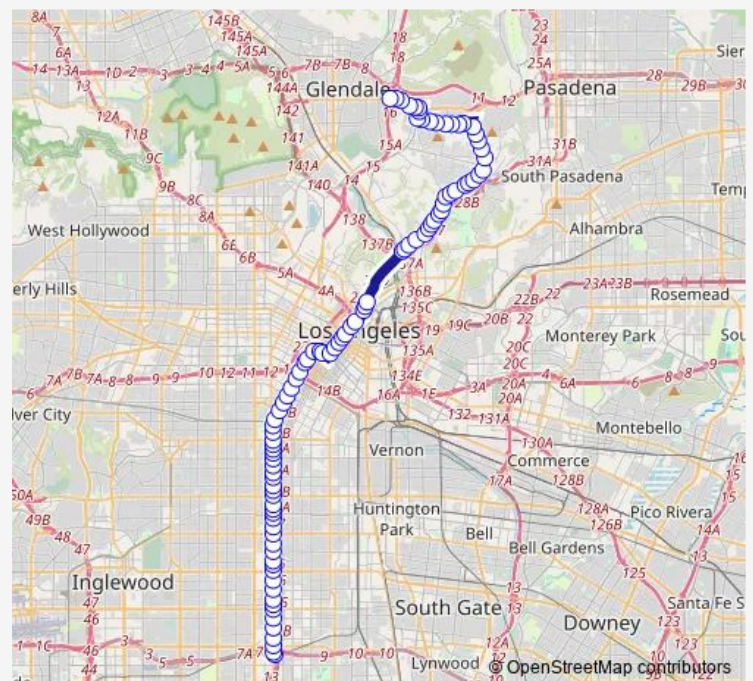

### Route schedule

Colorado / Eagle Dale — Terminal 28 - East Lot

Monday 24:23<sup>+1</sup>

Tuesday 24:23<sup>+1</sup>

Wednesday 24:23<sup>+1</sup>

Thursday 24:23<sup>+1</sup>

Friday 24:23<sup>+1</sup>

Saturday 24:23<sup>+1</sup>

### Route info

Direction: Colorado / Eagle Dale

Stops: 59

Trip Duration: 0 hour 55 min

81 — Metro Local Line

Figueroa / Burwood

Figueroa / Springvale

Figueroa / Meridian