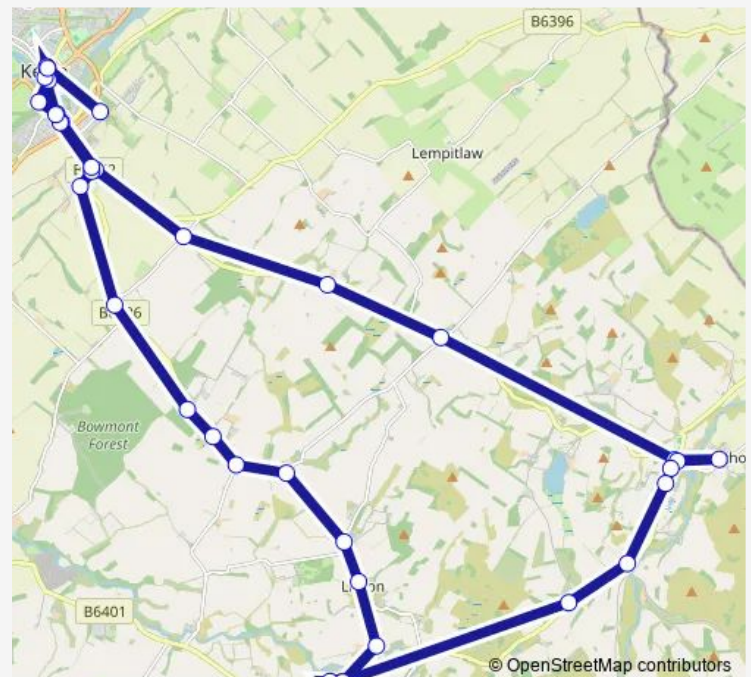

Thursday 06:50-17:12

Friday 06:50-17:12

Saturday 06:50-17:12

Sunday —

Route info

Direction: Woodmarket Bus Shelter

Stops: 37

Trip Duration: 0 hour 54 min

81

BusMaps

Tofts Cotts

Linton Farm Cottages

Linton Downs Smithy

Frogden

Caverton Mains Rd End

Kersknowe Farm Cotts

Route info

Direction: Woodmarket Bus Shelter

Stops: 36

Trip Duration: 0 hour 54 min

Village Green

Kirkfield Caravan Site

Greenlees Crossroads

Blakelaw Cottages