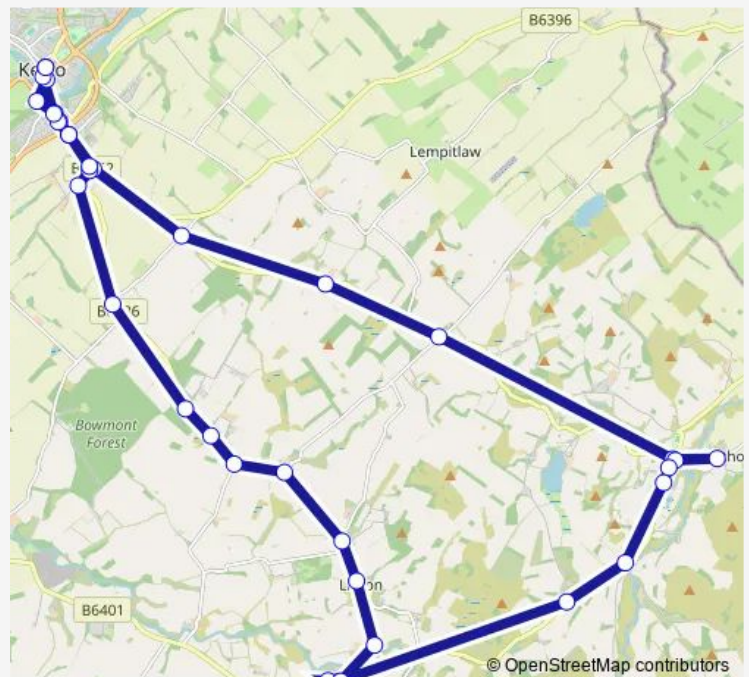

Thursday 06:50-17:12

Friday 06:50-17:12

Saturday 06:50-17:12

Sunday —

Route info

Direction: Woodmarket Bus Shelter

Stops: 37

Trip Duration: 0 hour 54 min

81

BusMaps

Tofts Cottis

Linton Farm Cottages

Linton Downs Smithy

Frogden

Caverton Mains Rd End

Kersknowe Farm Cottis