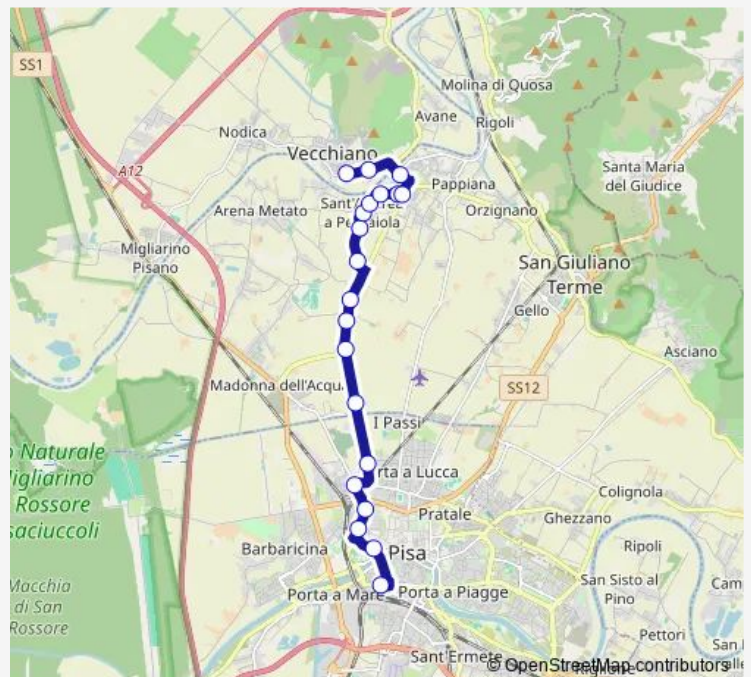

Bus 81 Pisa-Sant'Andrea In P.-Pontasserchio-Vecchiano

[Go to website](#)

Direction

Pisa Sesta Porta — Pontasserchio

18 stops

[Open route schedule](#)

Pisa Sesta Porta

Fermi 1

Route schedule

Pisa Sesta Porta — Pontasserchio

| | |
|-----------|-------|
| Monday | 06:45 |
| Tuesday | 06:45 |
| Wednesday | 06:45 |
| Thursday | 06:45 |
| Friday | 06:45 |
| Saturday | 06:45 |
| Sunday | — |

Route info

Direction: Pisa Sesta Porta

Stops: 18

Trip Duration: 0 hour 23 min

Direction

Pisa Sesta Porta — Vecchiano

20 stops

[Open route schedule](#)

Route info

Direction: Pisa Sesta Porta

Stops: 20

Trip Duration: 0 hour 26 min

81 Bus time schedules and route maps are available in an offline PDF at busmaps.com. Use the busmaps.com website to see live bus times, train schedule or subway schedule, and step-by-step directions for all public transit in Vecchiano-Nodica