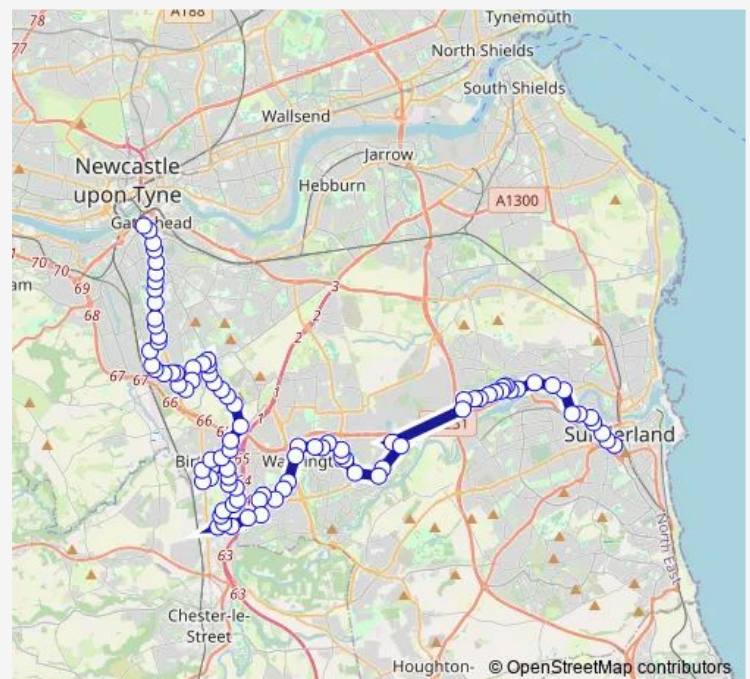

Waverley Road-Skipton Green

Harlow Green

Easedale Gardens-Sunniside Gardens

Route schedule

Gateshead Interchange — Sunderland Interchange

Monday 07:52-23:29

Tuesday 22:29-23:29

Wednesday 07:52-23:29

Thursday 07:52-23:29

Friday 07:52-23:29

Saturday 22:29-23:29

Sunday 07:52-23:29

Route info

Direction: Gateshead Interchange

Stops: 90

Trip Duration: 1 hour 29 min

81 — Sunderland - Gateshead

High Street - Springwell Road

Wrekenton

Rockcliffe Way-Ravensworth Avenue

Sandy Lane

Rockcliffe Way-Lambton Arms

Eighton Road-Nursery

Foxpond Roundabout