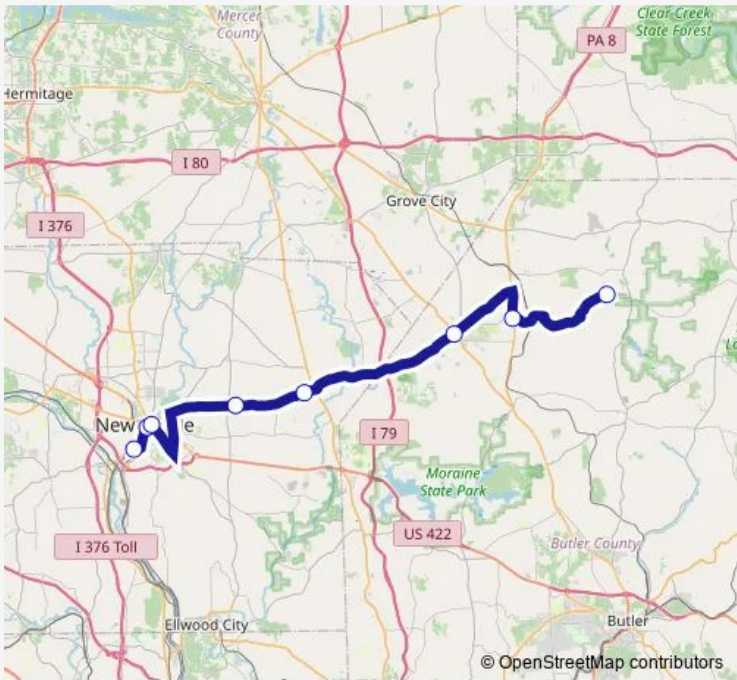

Bus 81 Boyer / Iron Mountain

[Go to website](#)

Direction
 New Castle Area Transit Authority Garage — Iron Mountain
 8 stops
[Open route schedule](#)

- New Castle Area Transit Authority Garage
- Croton Ave & Mill Street
- Transfer Center
- L.C. Fairgrounds Park & Ride
- Scott Twp Firestation
- Rt. 108 & Main St. Slippery Rock (Ob)
- Rt. 8 & Branchton Rd (Ob)
- Iron Mountain

Route schedule
 New Castle Area Transit Authority Garage — Iron Mountain

Monday	05:40-14:10
Tuesday	05:40-14:10
Wednesday	05:40-14:10
Thursday	05:40-14:10
Friday	05:40-14:10
Saturday	—
Sunday	—

Route info
 Direction: New Castle Area Transit Authority Garage
 Stops: 8
 Trip Duration: 1 hour 5 min

Direction

Iron Mountain — Transfer Center

6 stops

[Open route schedule](#)

Iron Mountain

Branchton Rd & Rt. 8 (lb)

Rt. 108 & Main St. Slippery Rock (lb)

Scott Twp Firestation

L.C. Fairgrounds Park & Ride

Transfer Center

Route schedule

Iron Mountain — Transfer Center

Monday	06:45-15:40
Tuesday	06:45-15:40
Wednesday	06:45-15:40
Thursday	06:45-15:40
Friday	06:45-15:40
Saturday	—
Sunday	—