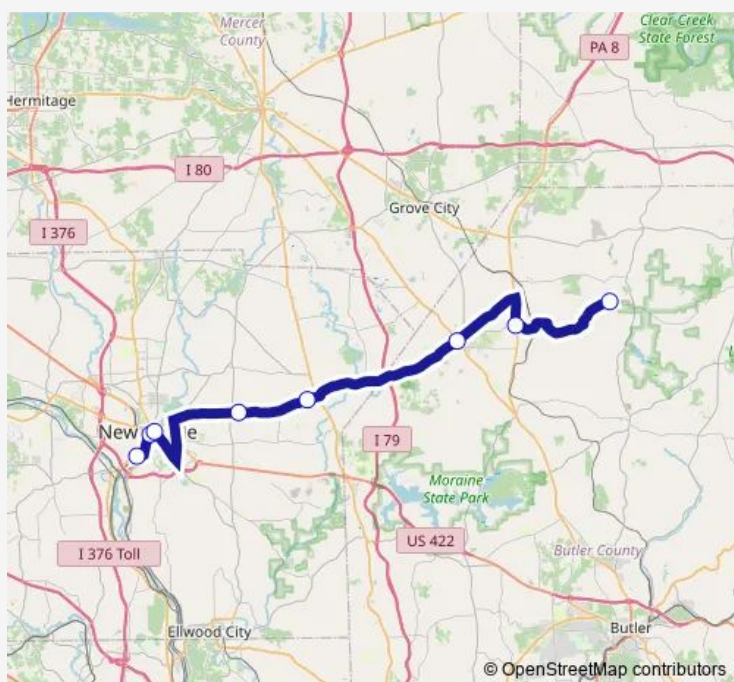

Transfer Center

L.C. Fairgrounds Park & Ride

Scott Twp Firestation

Rt. 108 & Main St. Slippery Rock (Ob)

Rt. 8 & Branchton Rd (Ob)

Iron Mountain

Route schedule

New Castle Area Transit Authority Garage — Iron Mountain

Monday	05:40-14:10
Tuesday	05:40-14:10
Wednesday	05:40-14:10
Thursday	05:40-14:10
Friday	05:40-14:10
Saturday	—
Sunday	—

Route info

Direction: New Castle Area Transit Authority Garage

Stops: 8

Trip Duration: 1 hour 5 min

81 — Boyer / Iron Mountain

Direction

Iron Mountain — Transfer Center

6 stops

[Open route schedule](#)

Iron Mountain

Branchton Rd & Rt. 8 (lb)

Rt. 108 & Main St. Slippery Rock (lb)

Scott Twp Firestation

L.C. Fairgrounds Park & Ride

Transfer Center

Route schedule

Iron Mountain — Transfer Center

Monday	06:45-15:40
Tuesday	06:45-15:40
Wednesday	06:45-15:40
Thursday	06:45-15:40
Friday	06:45-15:40
Saturday	—
Sunday	—