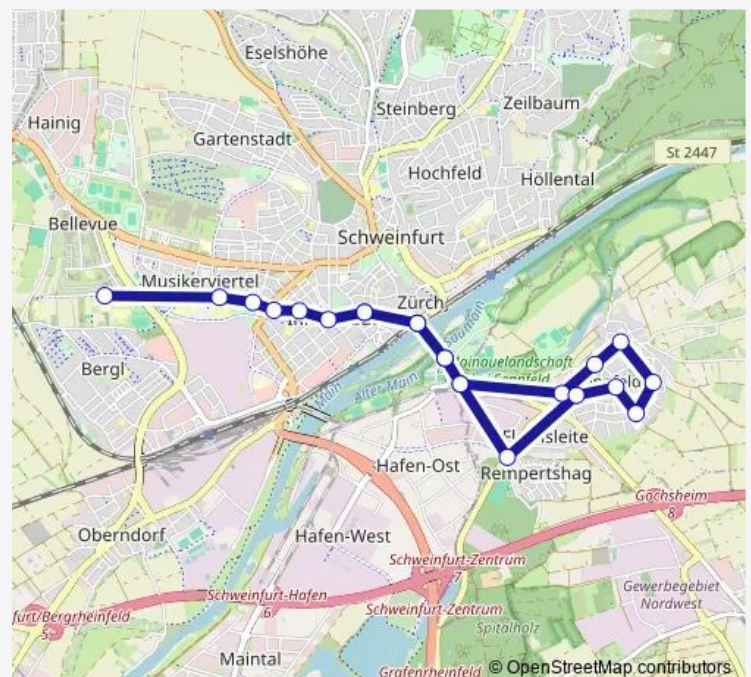

Schweinfurt, Friedrich-Ebert-Str./Campus 2

Schweinfurt Ignaz-Schön-Straße

Schweinfurt Richard-Wagner-Str.

Route schedule

Schweinfurt, Roßmarkt — Schweinfurt, Schulzentrum

Monday 07:07

Tuesday 07:07

Wednesday 07:07

Thursday 07:07

Friday 07:07

Saturday —

Sunday —

Route info

Direction: Schweinfurt, Roßmarkt

Stops: 22

Trip Duration: 0 hour 40 min

81

BusMaps

Direction

Schweinfurt, Roßmarkt — Schweinfurt, Roßmarkt

17 stops

[Open route schedule](#)

Schweinfurt, Roßmarkt

Schweinfurt, Museum Georg Schäfer