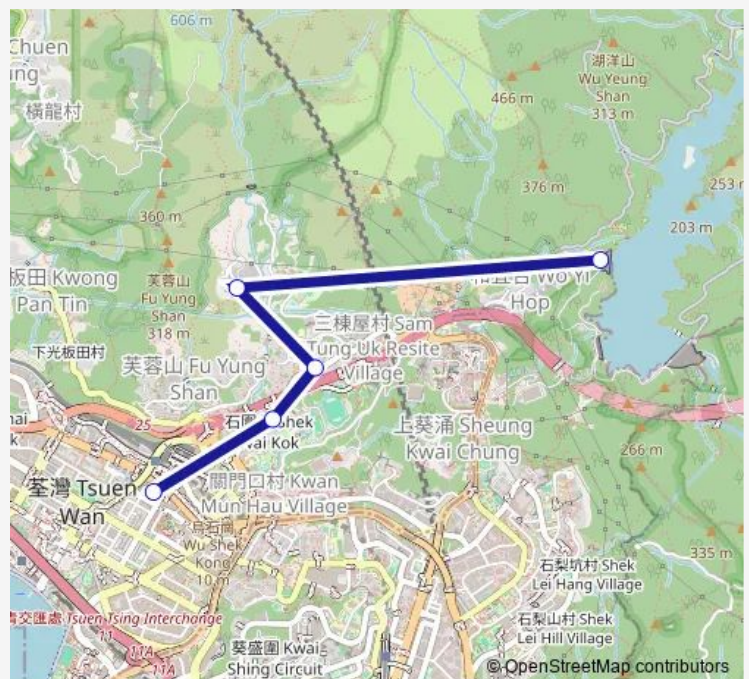

YI PEI Chun Road AT THE Layby West OF Junction With LO WAI Road|Yi PEI Chun Road AT THE LAY-BY Outside HOI PA Resite Village

Shek WAI KOK Road Opposite Shek WAI KOK BUS Terminus|Shek WAI KOK Road AT THE Layby Opposite Shek WAI KOK BUS Terminus

Castle Peak Road-Tsuen WAN Outside Maurine Grantham Health Centre

Castle Peak Road-Tsuen WAN Outside House NO. 175

Tsuen WAN (Shiu WO Street)

Route schedule

Shing MUN Reservoir — Tsuen WAN (Shiu WO Street)

Monday	21:00
Tuesday	21:00
Wednesday	21:00
Thursday	21:00
Friday	21:00
Saturday	21:00
Sunday	21:00

Route info

Direction: Shing MUN Reservoir

Stops: 6

Trip Duration: 0 hour 19 min

81 — Tsuen WAN (Shiu WO Street) - Shing MUN Reservoir (Night Services (VIA LO Wai))

Direction

Tsuen WAN (Shiu WO Street) — Shing MUN Reservoir

5 stops

[Open route schedule](#)

Tsuen WAN (Shiu WO Street)

Shek WAI KOK Road Outside Shek WAI KOK BUS Terminus

YI PEI Chun Road AT THE Layby West OF Junction With LO WAI Road|Yi PEI Chun Road AT THE LAY-BY Near Tung PO Tor