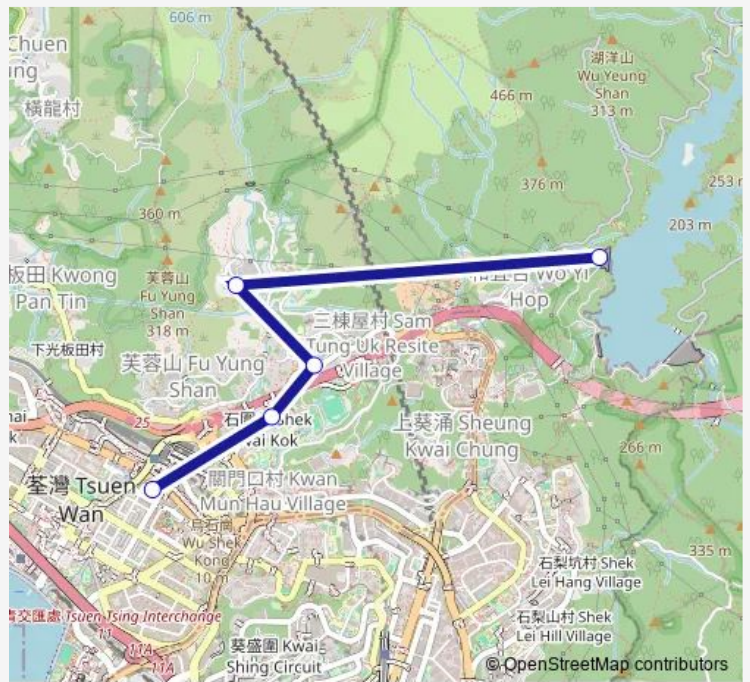

**Bus 81 Tsuen WAN (Shiu WO Street) - Shing MUN Reservoir
(Night Services (VIA LO Wai))**

[Go to website](#)

Direction
SHING MUN RESERVOIR — TSUEN WAN (SHIU WO STREET)

6 stops

[Open route schedule](#)

- SHING MUN RESERVOIR
- YI PEI CHUN ROAD AT THE LAYBY WEST OF JUNCTION WITH LO WAI ROAD|YI PEI CHUN ROAD AT THE LAY-BY OUTSIDE HOI PA RESITE VILLAGE
- SHEK WAI KOK ROAD OPPOSITE SHEK WAI KOK BUS TERMINUS|SHEK WAI KOK ROAD AT THE LAYBY OPPOSITE SHEK WAI KOK BUS TERMINUS
- CASTLE PEAK ROAD-TSUEN WAN OUTSIDE MAURINE GRANTHAM HEALTH CENTRE
- CASTLE PEAK ROAD-TSUEN WAN OUTSIDE HOUSE NO. 175
- TSUEN WAN (SHIU WO STREET)

Route schedule
SHING MUN RESERVOIR — TSUEN WAN (SHIU WO STREET)

Monday	21:00
Tuesday	21:00
Wednesday	21:00
Thursday	21:00
Friday	21:00
Saturday	21:00
Sunday	21:00

Route info

Direction: SHING MUN RESERVOIR

Stops: 6

Trip Duration: 0 hour 19 min

■ 81 — Tsuen WAN (Shiu WO Street) - Shing MUN Reservoir (Night Services (VIA LO Wai)) **BusMaps**

Direction

TSUEN WAN (SHIU WO STREET) — SHING MUN RESERVOIR

5 stops

[Open route schedule](#)

TSUEN WAN (SHIU WO STREET)

SHEK WAI KOK ROAD OUTSIDE SHEK WAI KOK BUS TERMINUS

YI PEI CHUN ROAD AT THE LAYBY WEST OF JUNCTION WITH LO WAI ROAD|YI PEI CHUN ROAD AT THE LAY-BY NEAR TUNG PO TOR

LO WAI

SHING MUN RESERVOIR