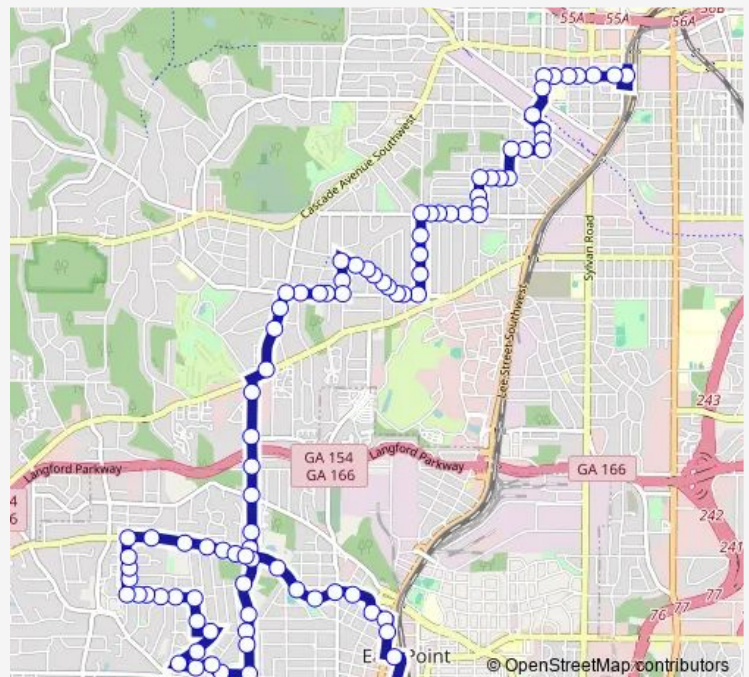

Lawton ST SW @ Montreat AVE Sw

Lawton ST SW @ Merrill AVE Sw

Merrill AVE SW @ Hall ST Sw

Merrill AVE SW @ Oakland DR Sw

Oakland DR SW @ Almont DR Sw

Almont DR SW @ Indale PL Sw

Almont DR SW @ Edgefield DR Sw

Almont DR SW @ Wyland DR Sw

Wyland DR SW @ Lanvale DR Sw

Wyland DR SW @ Lynford DR Sw

Wyland DR SW @ Avon AVE Sw

Route schedule

West END Station — East Point Station

Monday 04:30-24:00

Tuesday 04:30-24:00

Wednesday 04:30-24:00

Thursday 04:30-24:00

Friday 04:30-24:00

Saturday 05:15-24:00

Sunday 05:15-24:00

Route info

Direction: West END Station

Stops: 92

Trip Duration: 0 hour 45 min

81 — Venetian Hills / Delowe Drive

Avon AVE SW @ Lorenzo DR Sw
Avon AVE SW @ Kenilworth DR Sw
Avon AVE SW @ Elizabeth AVE Sw
Avon AVE SW @ Graymont DR Sw
Avon AVE SW @ Westmont RD Sw
Westmont RD SW @ 1285
Westmont RD SW @ Tracy ST Sw
Westmont RD SW @ 1411
Westmont RD SW @ Venetian DR Sw
Venetian DR SW @ Willow TRL Sw
Sandtown RD SW @ Venetian DR Sw
Sandtown RD SW @ Aniwaka AVE Sw
Sandtown RD SW @ Wichita DR Sw
Sandtown RD SW @ Wichita Dr
Sandtown RD SW @ Lockhaven CIR Sw
Sandtown RD SW @ Lockhaven Cir
Westridge RD @ Sandtown Rd
Westridge RD SW @ Bayberry DR Sw
Westridge RD SW @ Venetian DR Sw
Venetian DR SW @ Alder LN Sw
Venetian DR SW @ Cahaba DR Sw
Venetian DR SW @ Pinehurst DR Sw
Venetian DR SW @ Centra Villa DR Sw
Centra Villa DR @ W Cedar Ln
Centra Villa DR @ Honeysuckle Ln
Centra Villa DR SW @ Campbellton RD Sw
Delowe DR @ Campbellton Rd
Delowe DR @ Alison Ct
Delowe DR @ W Woodberry Ave