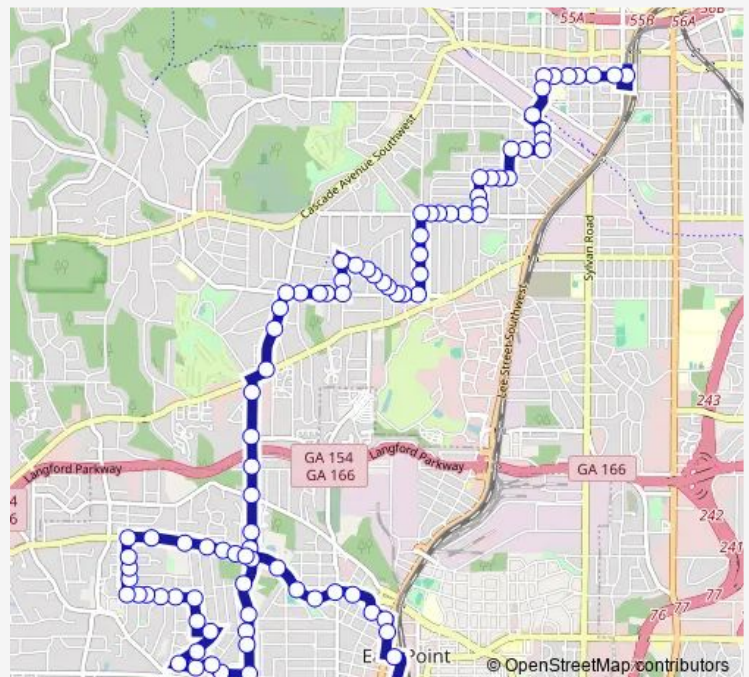

Almont DR SW @ Wyland DR Sw

Wyland DR SW @ Lanvale DR Sw

Wyland DR SW @ Lynford DR Sw

Wyland DR SW @ Avon AVE Sw

Route schedule

West END Station — EAST POINT STATION

Monday 04:30-24:00

Tuesday 04:30-24:00

Wednesday 04:30-24:00

Thursday 04:30-24:00

Friday 04:30-24:00

Saturday 05:15-24:00

Sunday 05:15-24:00

Route info

Direction: West END Station

Stops: 92

Trip Duration: 0 hour 45 min

81 — Venetian Hills / Delowe Drive

Avon AVE SW @ Lorenzo DR Sw

Avon AVE SW @ Kenilworth DR Sw

Avon AVE SW @ Elizabeth AVE Sw

Avon AVE SW @ Graymont DR Sw

Avon AVE SW @ Westmont RD Sw

Sunday 05:30-23:30

Route info

Direction: EAST POINT STATION

Stops: 92

Trip Duration: 0 hour 45 min

OLD COLONY RD @ 2485

OLD COLONY RD @ RANTIN DR

OLD COLONY RD @ BRYANT DR