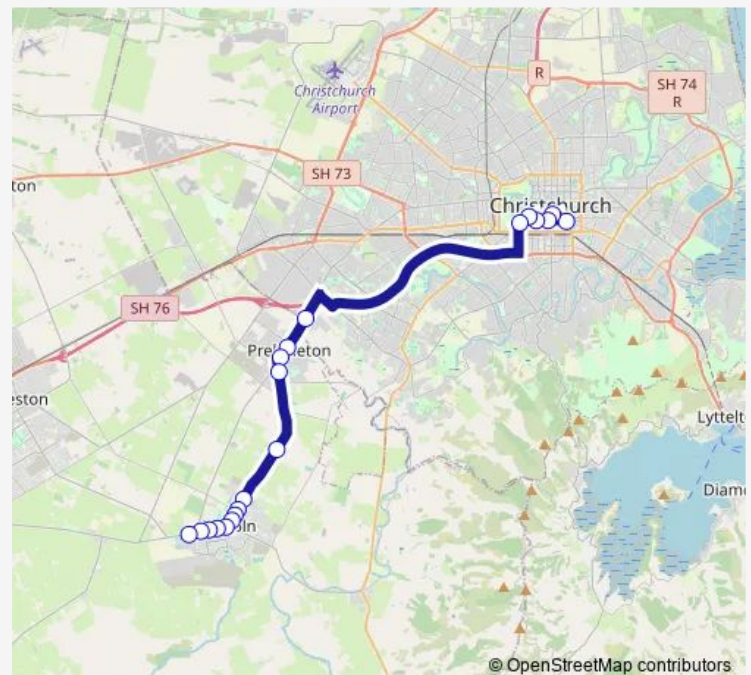

James St near Birchs Rd

James St near Boundary Rd

James St near North Blt

Gerald St near Kildare Tce

Gerald St near West Belt

Gerald St near Murray Pl

Gerald St near Springs Rd

Lincoln University

### Route schedule

Ara Institute — Lincoln University

Monday 16:12-17:12

Tuesday 16:12-17:12

Wednesday 16:12-17:12

Thursday 16:12-17:12

Friday 16:12-17:12

Saturday —

### Route info

Direction: Ara Institute

Stops: 20

Trip Duration: 0 hour 51 min

81 — Lincoln/City direct

**Direction**

Lincoln University — Ara Institute

19 stops

[Open route schedule](#)

Lincoln University

Gerald St near Springs Rd

Gerald St near Murray Pl

Gerald St near West Belt

Gerald St near Kildare Tce

James St near Boundary Rd

Birchs Rd near Grangewood Dr