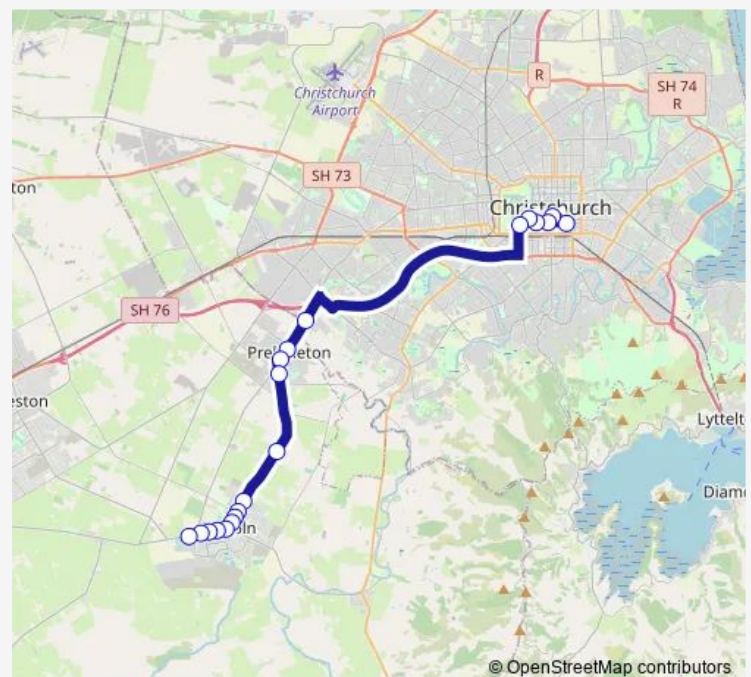

James St near Birchs Rd

James St near Boundary Rd

James St near North Blt

Gerald St near Kildare Tce

Gerald St near West Belt

Gerald St near Murray Pl

Gerald St near Springs Rd

Lincoln University

### Route schedule

Ara Institute — Lincoln University

Monday 16:12-17:12

Tuesday 16:12-17:12

Wednesday 16:12-17:12

Thursday 16:12-17:12

Friday 16:12-17:12

Saturday —

### Route info

Direction: Ara Institute

Stops: 20

Trip Duration: 0 hour 51 min

81 — Lincoln/City direct

## Direction

Lincoln University — Ara Institute

19 stops

[Open route schedule](#)

Lincoln University

Gerald St near Springs Rd

Gerald St near Murray Pl

Gerald St near West Belt