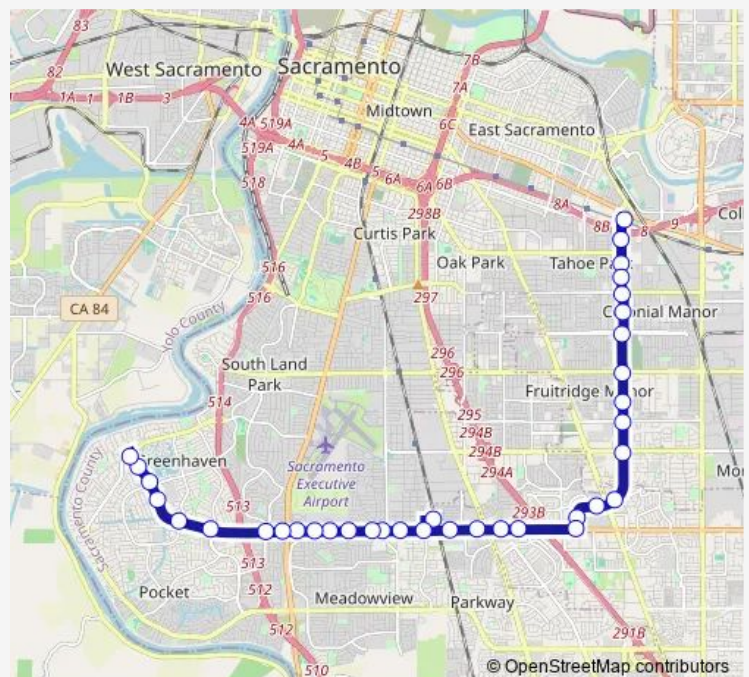

Florin RD & Sundown DR (Eb)

Florin RD & Luther DR (Eb)

Florin RD & Munson WAY (Eb)

Route schedule

Florin RD & Riverside Blvd (Sb) — University/65th LRT & BAY 4 (Wb)

Monday 05:19-21:47

Tuesday 05:19-21:47

Wednesday 05:19-21:47

Thursday 05:19-21:47

Friday 05:19-21:47

Saturday 06:18-21:48

Sunday 06:18-20:18

Route info

Direction: Florin RD & Riverside Blvd (Sb)

Stops: 39

Trip Duration: 0 hour 45 min

81 — Florin

Florin RD & Franklin Blvd (Eb)

Florin RD & Bowling DR (Eb)

Florin RD & East Pkwy (Eb)

65th ST & Florin RD (Nb)

65th ST & SKY Pkwy (Eb)

65th ST & Stockton Blvd (Eb)

65th ST & Eldercreek RD (Nb)

65th ST & Lemon Hill AVE (Nb)

65th ST & McMahon DR (Nb)

65th ST & Fruitridge RD (Nb)

65th ST & 21st AVE (Nb)

65th ST & 18th AVE (Nb)

65th ST & 14th AVE (Nb)

65th ST & 11th AVE (Nb)

65th ST & SAN Joaquin ST (Nb)