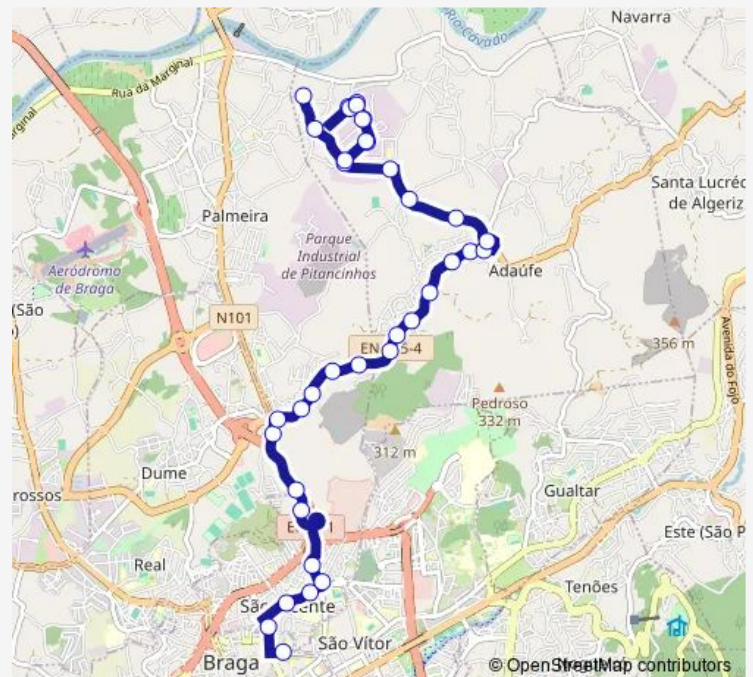

### Route schedule

Central Iv — Moínhos (Capela)

Monday 14:20

Tuesday 14:20

Wednesday 14:20

Thursday 14:20

Friday 14:20

Saturday —

### Route info

Direction: Central Iv

Stops: 24

Trip Duration: 0 hour 30 min

81 — Avenida Central - Moínhos VIA Adaúfe

Eira Vedra Iv

Ribeiro (Moinhos)

Moinhos (Capela)