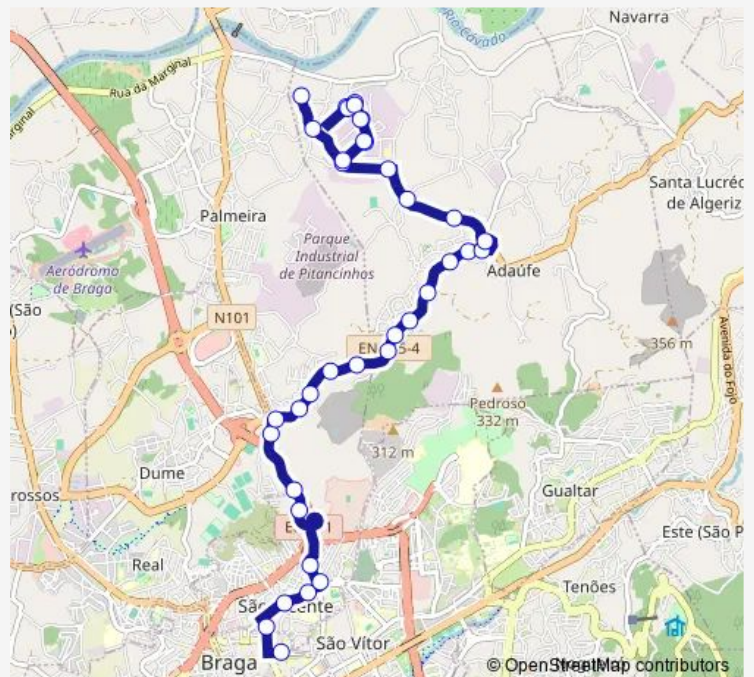

Bus 81 Avenida Central - Moínhos VIA Adaúfe

[Go to website](#)

Direction

undefined — undefined

0 stops

[Open route schedule](#)

Route schedule

undefined — undefined

Monday 14:20

Tuesday 14:20

Wednesday 14:20

Thursday 14:20

Friday 14:20

Saturday —

Sunday —

Route info

Direction:

Stops: 0

Trip Duration: — min

81 — Avenida Central - Moínhos VIA Adaúfe

Direction

Moinhos (Capela) — Central Iv

23 stops

[Open route schedule](#)

Route info

Direction: Moinhos (Capela)

Stops: 23

Trip Duration: 0 hour 30 min

Direction

Cávado X (Saganha) — Central Iv

32 stops

[Open route schedule](#)