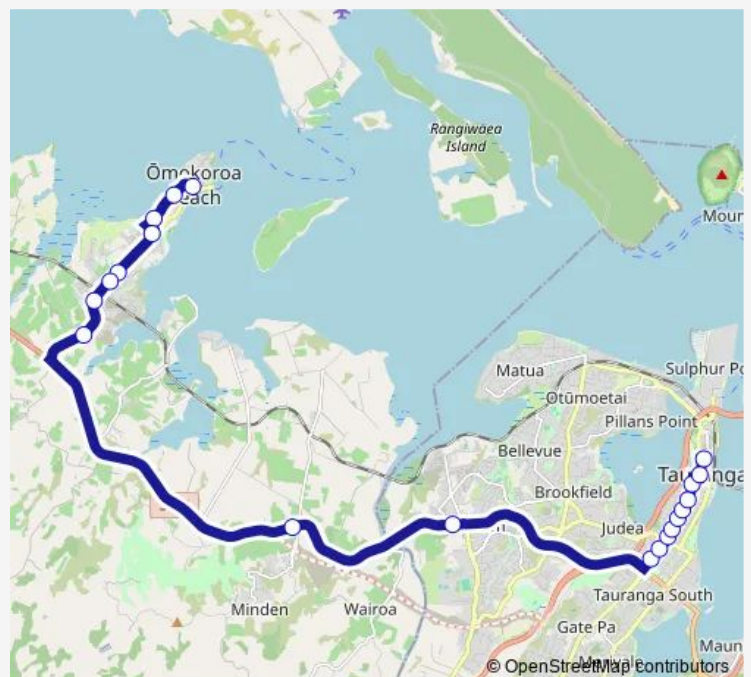

### Direction

Omokoroa Road - The Esplanade — Tauranga City - Wharf Street (Stand D)

20 stops

[Open route schedule](#)

- Omokoroa Road - The Esplanade
- Hamurana Road - Kaharoa Avenue
- Hamurana Road - Owen Place
- Omokoroa Road - Margaret Drive
- Omokoroa Road - Parkland Rise
- Omokoroa Road - Lynley Park Drive
- Omokoroa Road - Ridge Drive
- Omokoroa Road - Opposite Prole Road
- Te Puna - 4 Square
- Bethlehem Town Centre
- Cameron Road - Fourteenth Avenue
- Cameron Road - Twelfth Avenue
- Cameron Road - Eleventh Avenue
- Cameron Road - Opposite Pak 'n Save
- Cameron Road - Eighth Avenue - North
- Cameron Road - Sixth Avenue
- Cameron Road - Fourth Avenue North
- Cameron Road - First Avenue
- Waikato University - Durham Street
- Tauranga City - Wharf Street (Stand D)

### Route info

Direction: Omokoroa Road - The Esplanade

Stops: 20

Trip Duration: 0 hour 45 min

81 — Omokoroa - Tauranga

## Direction

Tauranga City - Wharf Street (Stand D) — Omokoroa Road - The Esplanade

23 stops

[Open route schedule](#)

Tauranga City - Wharf Street (Stand D)

Grey Street - Elizabeth Street

Cameron Road - Second Avenue

## Route info

Direction: Tauranga City - Wharf Street (Stand D)

Stops: 23

Trip Duration: 0 hour 45 min

81 Bus time schedules and route maps are available in an offline PDF at [busmaps.com](https://busmaps.com). Use the [busmaps.com](https://busmaps.com) website to see live bus times, train schedule or subway schedule, and step-by-step directions for all public transit in Tauranga