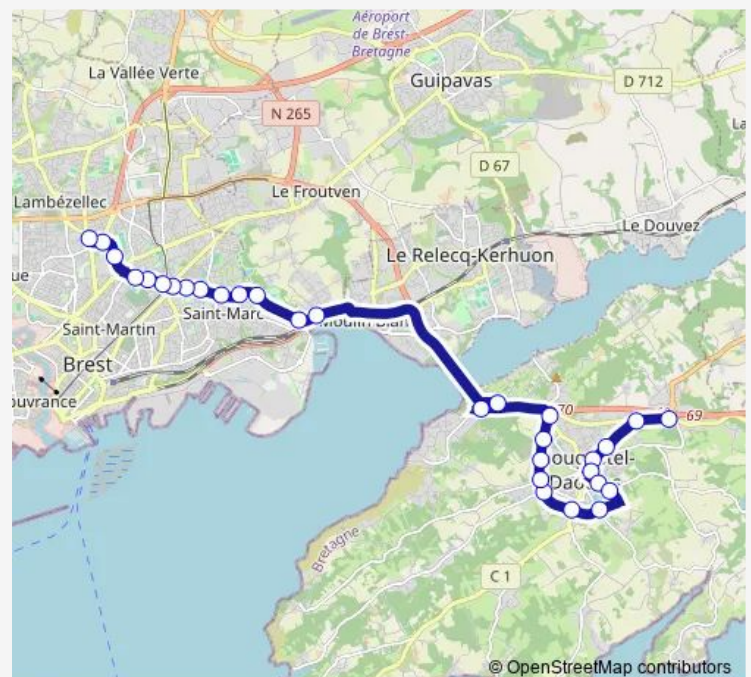

### Route schedule

Kervenal — Mirabeau

Monday 07:06

Tuesday 07:06

Wednesday 07:06

Thursday 07:06

Friday 07:06

Saturday —

### Route info

Direction: Kervenal

Stops: 30

Trip Duration: 0 hour 42 min

81 — Plougastel Kervenal - Brest Mirabeau

Le Bot Haut

Stade F. Le Blé

Strasbourg Rte de Quimper