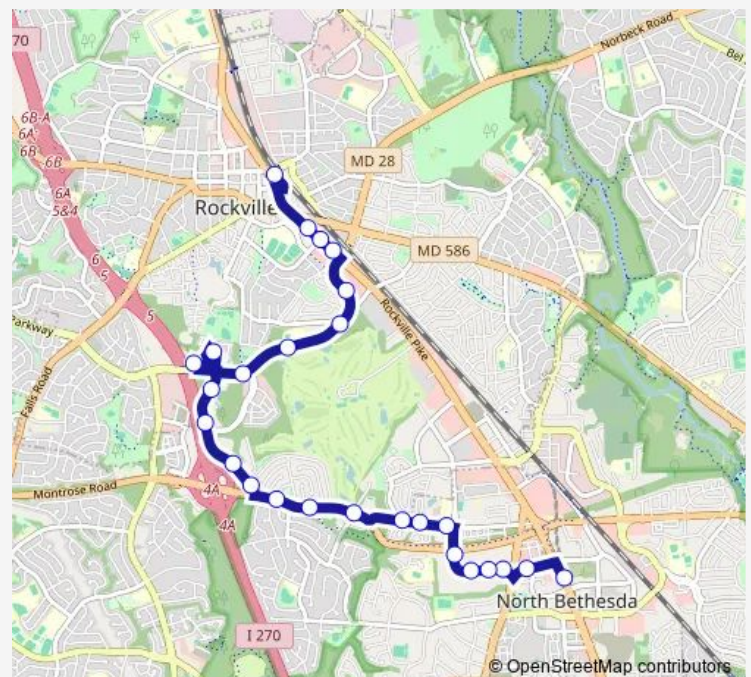

Wootton Pkwy & Preserve Pkwy

Wootton Pkwy & Wootton Oaks Ct

Wootton Pkwy & Edmonston Dr

Route schedule

Rockville Pike & Marinelli Rd — Rockville Station & BAY F - West

Monday 05:25-19:25

Tuesday 05:45-19:10

Wednesday 05:45-19:10

Thursday 05:25-19:25

Friday 05:45-19:10

Saturday —

Sunday —

Route info

Direction: Rockville Pike & Marinelli Rd

Stops: 26

Trip Duration: 0 hour 22 min

81 — 81-Rockville-White Flint

Wootton Pkwy & Edmonston Dr

Rockville Pike & First St

Rockville Pike & MT Vernon Pl

Rockville Pike & NEW St

Rockville Station & BAY F - West

Direction

Tuesday 05:50-19:15

Wednesday 05:50-19:15

Thursday 05:50-19:50

Friday 05:50-19:15

Saturday —

Sunday —

Route info

Direction: Rockville Station & BAY F - West