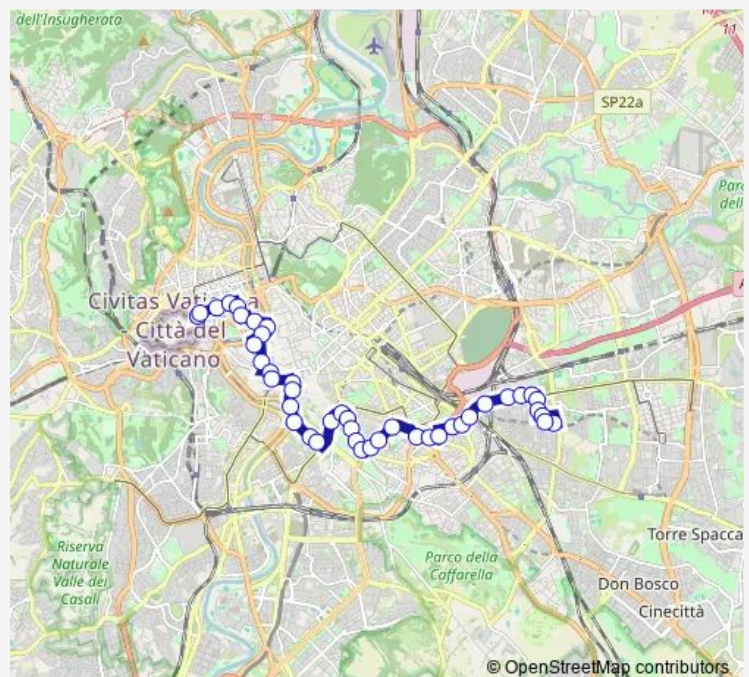

Saturday 05:30-24:00

Sunday 05:30-24:00

Route info

Direction: CRESCENZIO/RISORGIMENTO

Stops: 43

Trip Duration: 1 hour 9 min

Claudia/Celio (H)

Navicella/Villa Celimontana

Navicella/Porta Metronia

L.Go Amba Aradam

Amba Aradam/Villa Fonseca

P.Za S. Giovanni IN Laterano (H)

Porta SAN Giovanni

Appia-SAN Giovanni (MA - Mc)

Taranto/Rimini

Monza/Taranto

RENZO DA CERI/DAL VERME

DAL Verme/Degli Ubertini

MALATESTA (MC)

MALATESTA (MC)

Direction

MALATESTA (MC) — CRESCENZIO/RISORGIMENTO

36 stops

[Open route schedule](#)

Saturday 04:45-24:00

Sunday 04:51-24:00

Route info

Direction: MALATESTA (MC)

Stops: 36

Trip Duration: 1 hour 6 min

Argentina

Rinascimento