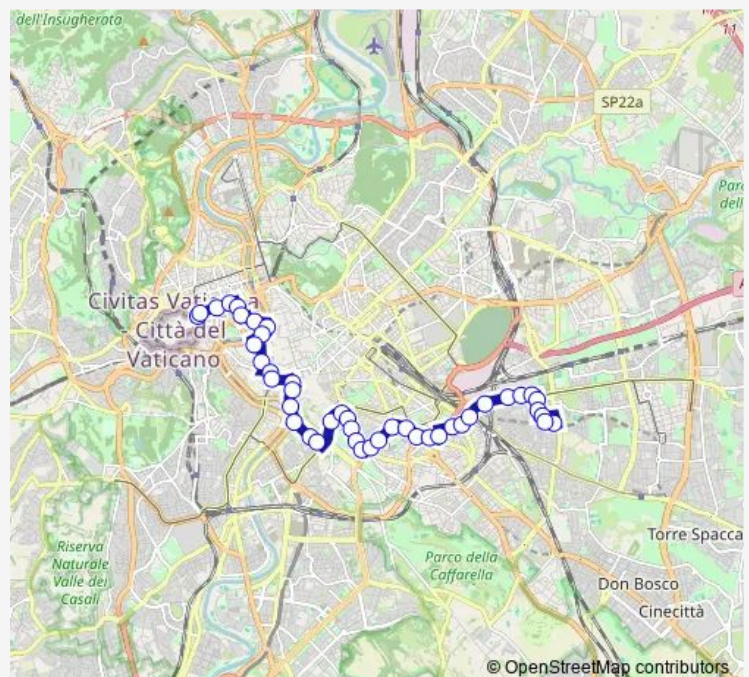

Saturday 05:30-24:00

Sunday 05:30-24:00

Route info

Direction: Crescenzio/Risorgimento

Stops: 43

Trip Duration: 1 hour 9 min

Claudia/Celio (H)

Navicella/Villa Celimontana

Navicella/Porta Metronia

L.Go Amba Aradam

Amba Aradam/Villa Fonseca

P.Za S. Giovanni IN Laterano (H)

Porta SAN Giovanni

Appia-SAN Giovanni (MA - Mc)

Taranto/Rimini

Monza/Taranto

Saturday 04:45-24:00

Sunday 04:51-24:00

Route info

Direction: Malatesta (Mc)

Stops: 37

Trip Duration: 1 hour 8 min

Plebiscito

Argentina