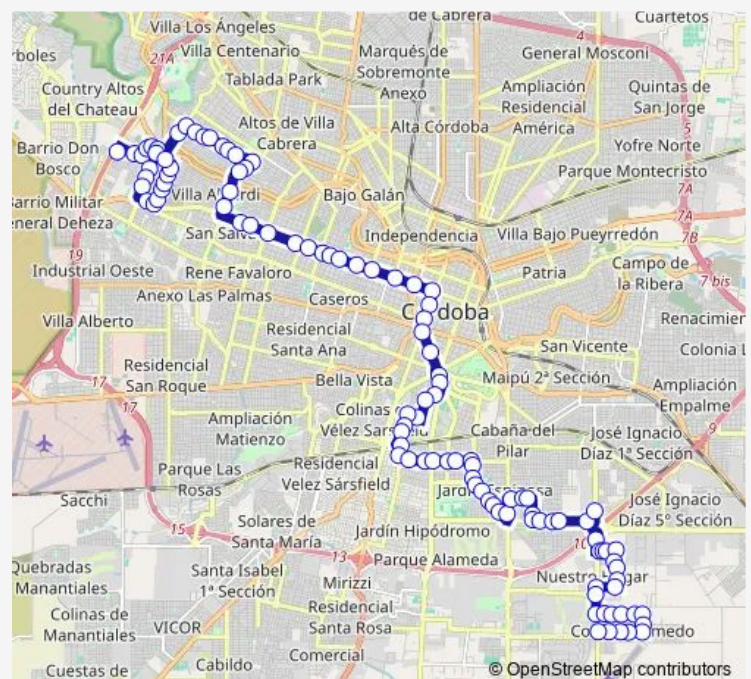

### Route schedule

Avenida Idelfonso Muñecas 3826 — La Rioja 6429

Monday 00:13-23:43

Tuesday 00:13-23:43

Wednesday 00:13-23:43

Thursday 00:13-23:43

Friday 00:13-23:43

Saturday 00:22-23:39

### Route info

Direction: Avenida Idelfonso Muñecas 3826

Stops: 95

Trip Duration: 1 hour 28 min

Celso Barrios 2551

Carlos Paz 3717

Calmayo 2572

Calmayo 2416