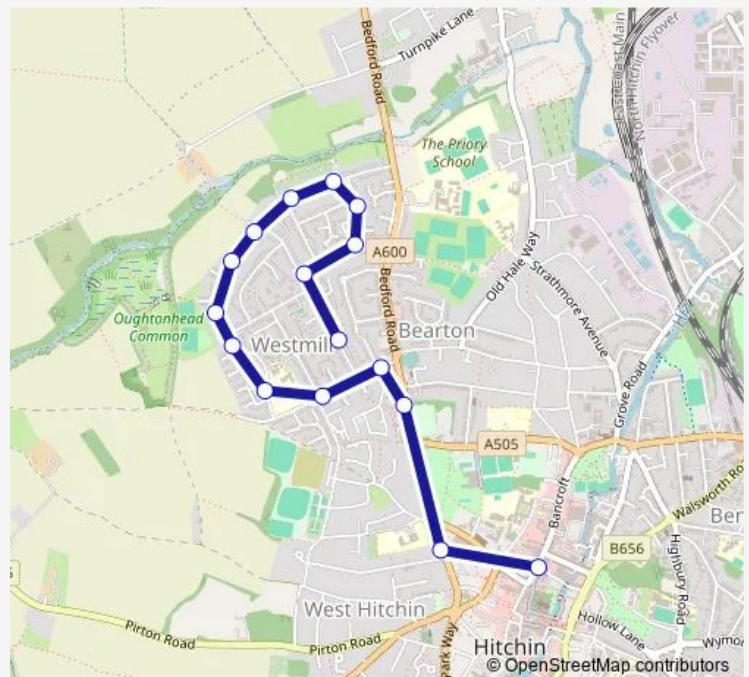

Bus 81 High Dane - Westmill Estate

[Go to website](#)

Direction

Moss Way — Hermitage Road

14 stops

[Open route schedule](#)

Moss Way

Swinburne Avenue

Westmill Lane

River Mead

Milestone Road

Truemans Road

Beechwood Close

Westmill Road

The Crescent

Nutleigh Grove

Fishponds Road

Football Club

Bunyan Road

Hermitage Road

Route schedule

Moss Way — Hermitage Road

Monday 07:27-17:52

Tuesday 07:27-17:52

Wednesday 07:27-17:52

Thursday 07:27-17:52

Friday 07:27-17:52

Saturday 07:44-17:07

Sunday —

Route info

Direction: Moss Way

Stops: 14

Trip Duration: 0 hour 11 min

■ 81 — High Dane - Westmill Estate