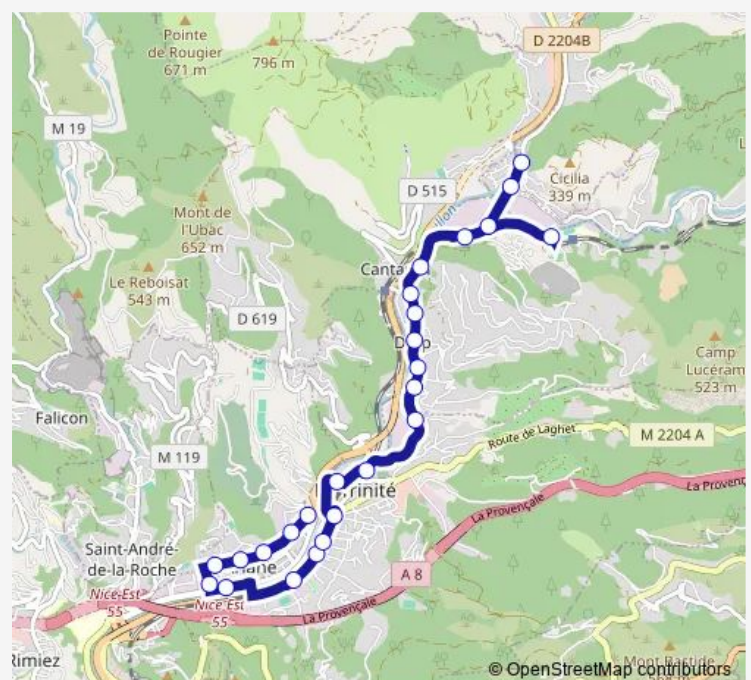

Les Mûriers

Route schedule

Pont de Peille / La Condamine — Ariane / Général Saramito

Monday 05:30-20:50

Tuesday 05:30-20:50

Wednesday 05:30-20:50

Thursday 05:30-20:50

Friday 05:30-20:50

Saturday 05:30-21:25

Sunday 05:30-21:05

Route info

Direction: Pont de Peille / La Condamine

Stops: 23

Trip Duration: 0 hour 23 min

Lino Ventura

Ariane / Général Saramito

Direction

Ariane / Général Saramito — La Condamine

25 stops

[Open route schedule](#)

Ariane / Général Saramito

Ecole Prévert

Place de l'Ariane

Maurice Jaubert

Tuesday 05:30-21:15

Wednesday 05:30-21:15

Thursday 05:30-21:15

Friday 05:30-21:15

Saturday 05:30-21:45

Sunday 05:50-21:27

Route info

Direction: Ariane / Général Saramito