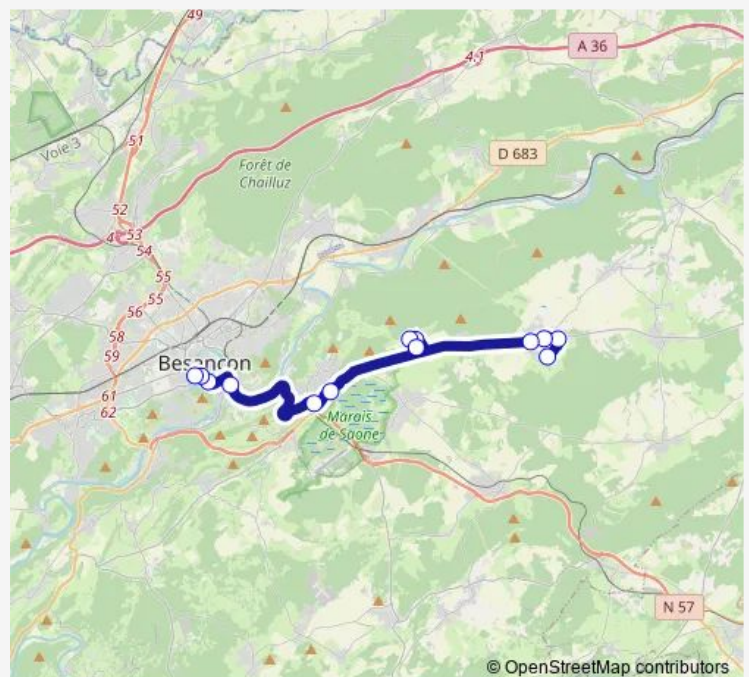

Nancray - Maisons Comtoises

Route schedule

Chamars — Nancray - Maisons Comtoises

Monday	11:35-19:35
Tuesday	11:35-19:35
Wednesday	11:35-19:35
Thursday	11:35-19:35
Friday	11:35-19:35
Saturday	11:35-19:35
Sunday	13:35

Route info

Direction: Chamars

Stops: 12

Trip Duration: 0 hour 29 min

Direction

Nancray - Maisons Comtoises — Chamars

13 stops

[Open route schedule](#)

Morre - Trou aux Loups

Rivotte

Lecourbe

Nodier

Chamars

Route schedule

Nancray - Maisons Comtoises — Chamars

Monday 06:07-17:00

Tuesday 06:07-17:00

Wednesday 06:07-17:00

Thursday 06:07-17:00

Friday 06:07-17:00

Saturday 06:07-17:00

Sunday 17:00

Route info

Direction: Nancray - Maisons Comtoises