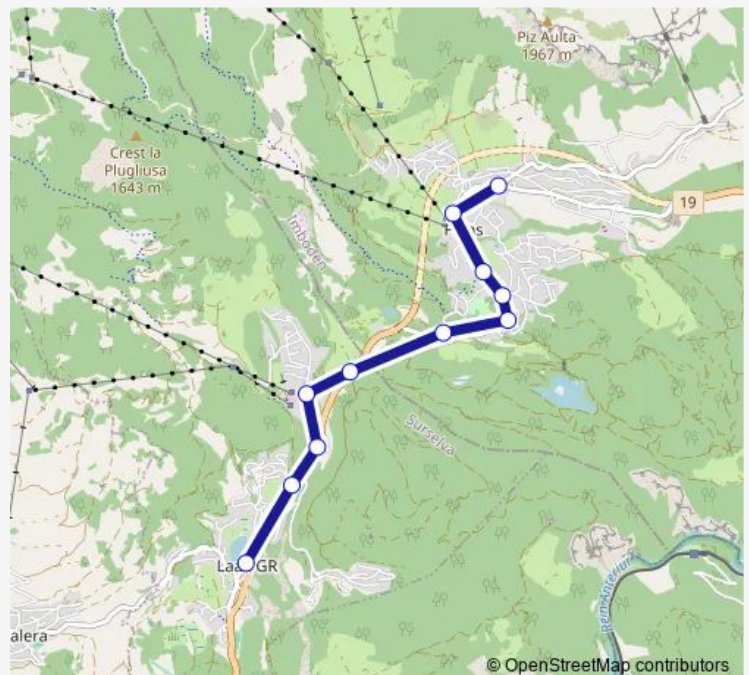

Direction

Laax GR, posta — Flims Dorf, Post

11 stops

[Open route schedule](#)

Laax GR, posta

Laax GR, Marcau

Laax GR, Rancho

Laax GR, Bergbahnen

Laax GR, posta — Flims Dorf, Post

Monday 23:40

Tuesday 23:40

Wednesday 23:40

Thursday 23:40

Friday 23:40

Saturday 23:40

Sunday 23:40

Route info

Direction: Laax GR, posta

Stops: 11

Trip Duration: 0 hour 14 min

Direction

Laax GR, posta — Flims Dorf, Post

11 stops

[Open route schedule](#)