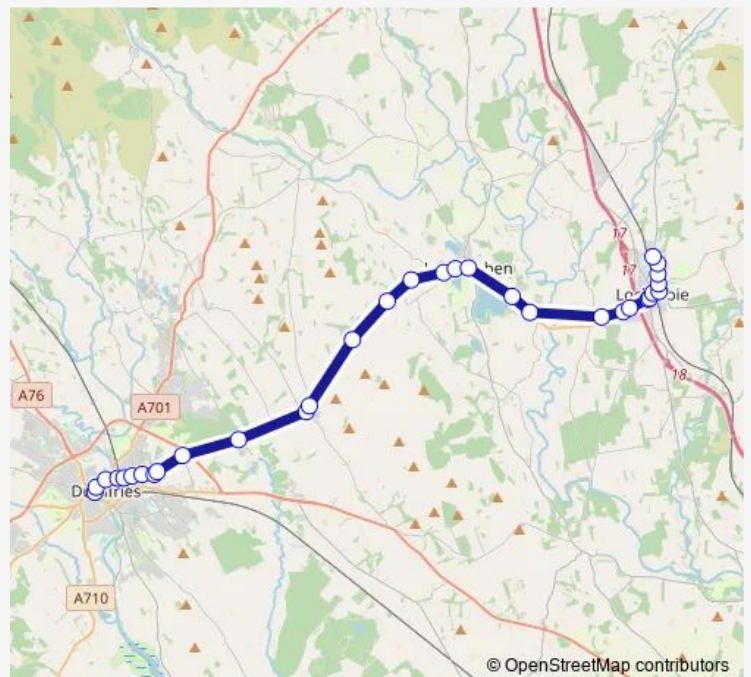

Thursday 07:53-18:22

Friday 07:53-18:22

Saturday 07:53-18:22

Sunday 09:35-17:35

Route info

Direction: Broomhouses

Stops: 33

Trip Duration: 0 hour 35 min

Lovers Walk

Academy Street

Buccleuch Street

Whitesands

Whitesands

Direction

Broomhouses — Campus

39 stops

Friday 06:35

Saturday 06:35

Sunday —

Route info

Direction: Broomhouses

Stops: 39

Trip Duration: 0 hour 36 min

Lockerbie Road

Friday 06:00-17:40

Saturday 06:00-17:40

Sunday 09:00-17:00

Route info

Direction: Whitesands

Stops: 32

Trip Duration: 0 hour 35 min

Crown Inn