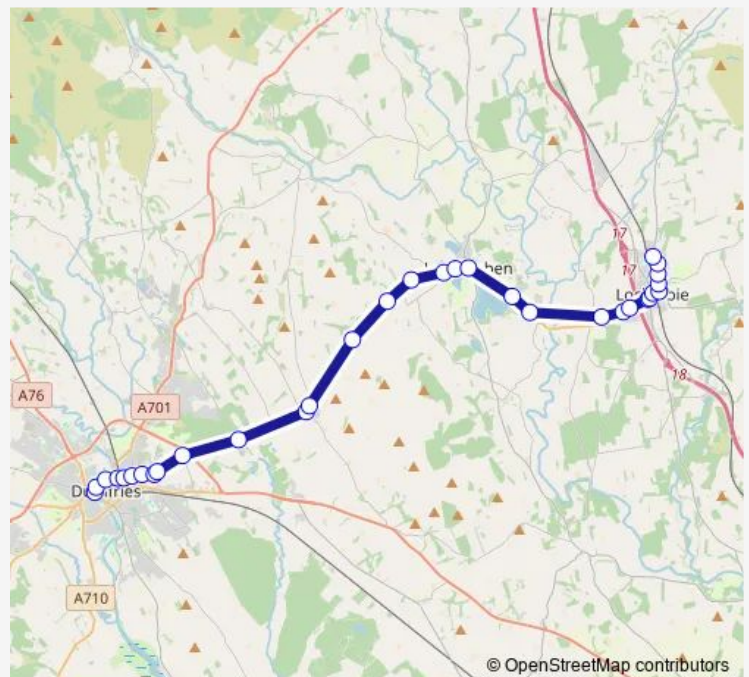

Thursday 07:53-18:22

Friday 07:53-18:22

Saturday 07:53-18:22

Sunday 09:35-17:35

Route info

Direction: Broomhouses

Stops: 33

Trip Duration: 0 hour 35 min

Lovers Walk

Academy Street

Buccleuch Street

Whitesands

Whitesands

Direction

Broomhouses — Campus

39 stops

Friday 06:35

Saturday 06:35

Sunday —

Route info

Direction: Broomhouses

Stops: 39

Trip Duration: 0 hour 36 min

Lockerbie Road

Friday 06:00-17:40

Saturday 06:00-17:40

Sunday 09:00-17:00

Route info

Direction: Whitesands

Stops: 32

Trip Duration: 0 hour 35 min

Crown Inn