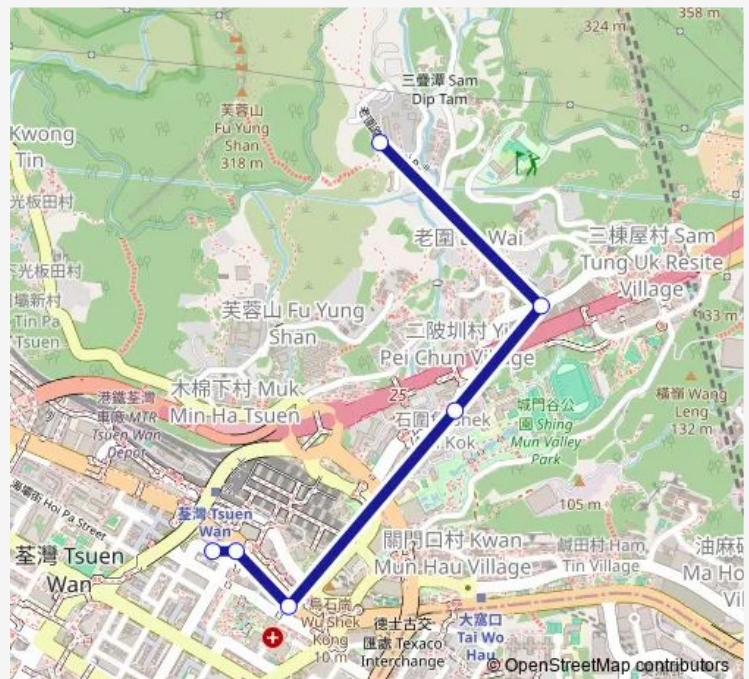

### Route schedule

LO WAI — TSUEN WAN (SHIU WO STREET)

Monday	05:50-19:00
Tuesday	05:50-19:00
Wednesday	05:50-19:00
Thursday	05:50-19:00
Friday	05:50-19:00
Saturday	05:50-19:00
Sunday	05:50-19:00

### Route info

Direction: LO WAI

Stops: 6

Trip Duration: 0 hour 11 min

81 — Tsuen WAN (Shiu WO Street) - LO Wai

BusMaps

**Direction**

TSUEN WAN (SHIU WO STREET) — LO WAI

4 stops

[Open route schedule](#)

TSUEN WAN (SHIU WO STREET)

SHEK WAI KOK ROAD OUTSIDE SHEK WAI KOK BUS TERMINUS

YI PEI CHUN ROAD AT THE LAYBY WEST OF JUNCTION WITH LO WAI ROAD|YI PEI CHUN ROAD AT THE LAY-BY NEAR TUNG PO TOR

LO WAI

**Route schedule**

TSUEN WAN (SHIU WO STREET) — LO WAI

Monday	06:00-14:50
Tuesday	06:00-14:50
Wednesday	06:00-14:50
Thursday	06:00-14:50
Friday	06:00-14:50
Saturday	06:00-14:50
Sunday	06:00-14:50

**Route info**