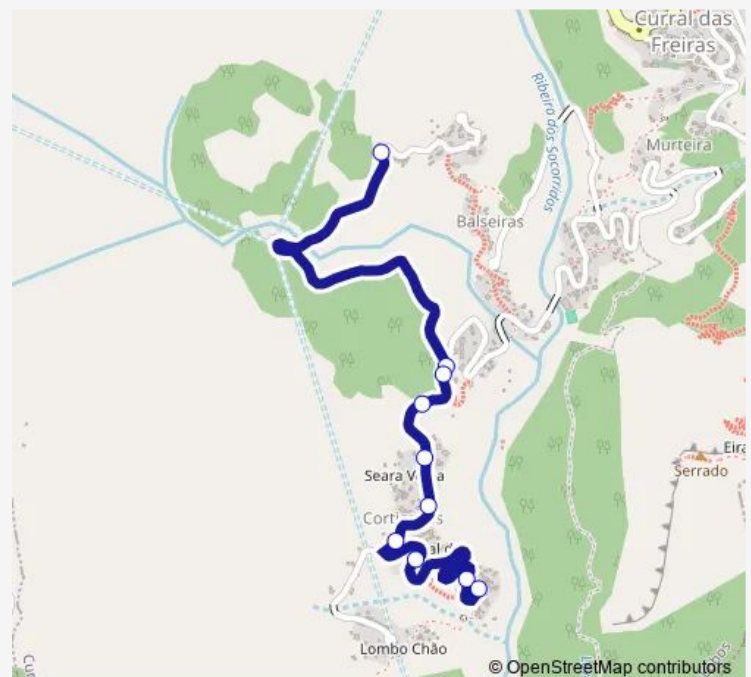

Route schedule

CAM Seara Velha 2A (Cf6) — Seara Velha Baixo (13203)

Monday 11:19-19:39

Tuesday 11:19-19:39

Wednesday 11:19-19:39

Thursday 11:19-19:39

Friday 11:19-19:39

Saturday —

Sunday —

Route info

Direction: CAM Seara Velha 2A (Cf6)

Stops: 10

Trip Duration: 0 hour 30 min

81 — Estr LMB Chão - TC Cima - Svbaixo

Direction

Terra Chã Cima (13200) — Antes Escl Seara Velha (Cf54)

Direction: Terra Chã Cima (13200)

Stops: 12

Trip Duration: 0 hour 20 min

Direction

Seara Velha Baixo (13203) — CAM Seara Velha 2A (Cf6)

9 stops

[Open route schedule](#)

Seara Velha Baixo (13203)

Sunday —

Route info

Direction: Seara Velha Baixo (13203)

Stops: 9

Trip Duration: 0 hour 25 min

81 Bus time schedules and route maps are available in an offline PDF at busmaps.com. Use the busmaps.com website to see live bus times, train schedule or subway schedule, and step-by-step directions for all public transit in Funchal