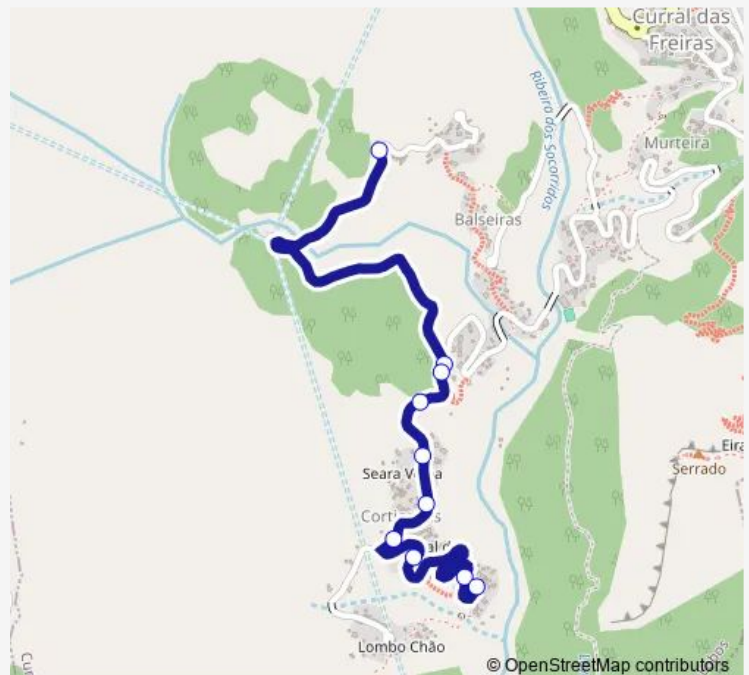

Route schedule

CAM Seara Velha 2A (Cf6) — Seara Velha Baixo (13203)

Monday 11:19-19:39

Tuesday 11:19-19:39

Wednesday 11:19-19:39

Thursday 11:19-19:39

Friday 11:19-19:39

Saturday —

Sunday —

Route info

Direction: CAM Seara Velha 2A (Cf6)

Stops: 10

Trip Duration: 0 hour 30 min

Direction

Terra Chã Cima (13200) — Antes Escl Seara Velha (Cf54)

12 stops

Direction: Terra Chã Cima (13200)

Stops: 12

Trip Duration: 0 hour 20 min

Direction

Seara Velha Baixo (13203) — CAM Seara Velha 2A (Cf6)

9 stops

[Open route schedule](#)

Seara Velha Baixo (13203)

Sunday —

Route info

Direction: Seara Velha Baixo (13203)

Stops: 9

Trip Duration: 0 hour 25 min

81 Bus time schedules and route maps are available in an offline PDF at busmaps.com. Use the busmaps.com website to see live bus times, train schedule or subway schedule, and step-by-step directions for all public transit in Funchal