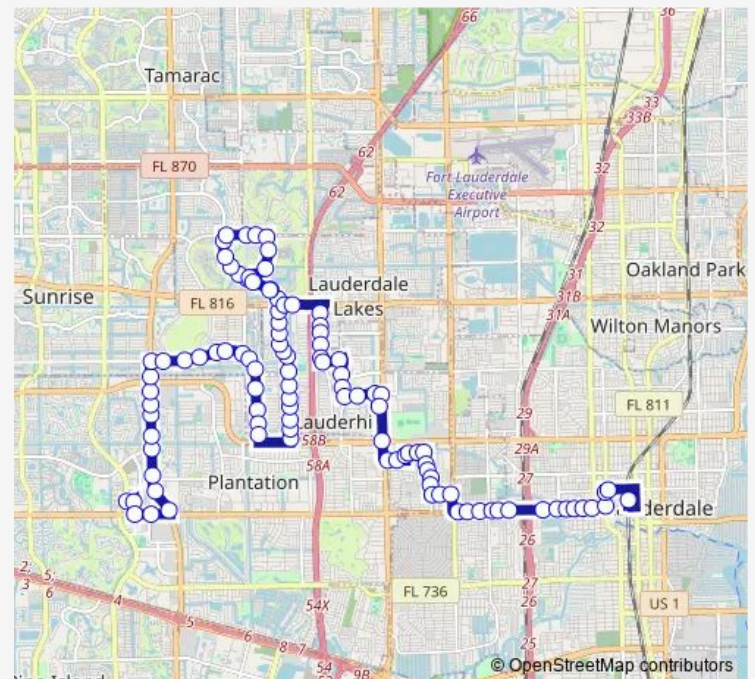

University D/Sunrise B

Sunset Strip/University D

Sunset Strip/NW 81 T

Sunset Strip/NW 77 A

Sunset Strip/NW 74 A

Sunset Strip/NW 70 A

Sunset Strip/NW 68 A

Sunset Strip/NW 64 A

Sunset Strip/NW 63 A

### Route schedule

West Terminal — Central Terminal - (BAY C5 - Rt81)

Monday 04:35-23:25

Tuesday 04:35-23:25

Wednesday 04:35-23:25

Thursday 04:35-23:25

Friday 04:35-23:25

Saturday 05:05-22:50

### Route info

Direction: West Terminal

Stops: 102

Trip Duration: 1 hour 34 min

81 — Broward Terminal - West Terminal

Sunset Strip/NW 20 S

Sunset Strip/NW 17 Ct

Sunset Strip/NW 15 S