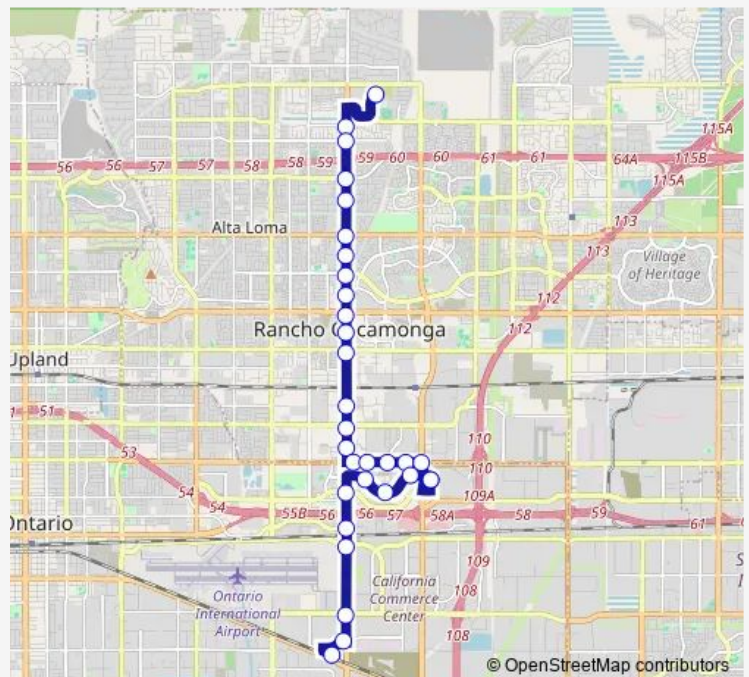

4th @ Via Turin Eb Fs

Milliken @ 4th St Sb Fs

Ontario Mills Mall

Route schedule

Chaffey College — Ontario Metrolink Eb Mid 01

Monday	08:15-15:05
Tuesday	08:15-15:05
Wednesday	08:15-15:05
Thursday	08:15-15:05
Friday	08:15-15:05
Saturday	07:20-20:16
Sunday	—

Route info

Direction: Chaffey College

Stops: 31

Trip Duration: 0 hour 42 min

81 — Ontario-Haven-Chaffey College

Ontario Mills Mall

Concours @ Target Wb Fs

Concours @ Ferrari Wb Mid

Concours @ DusenberG Wb Mid

Haven @ Inland Empire Sb Fs

Haven @ Guasti Sb Fs

Haven @ Airport Sb Fs

Haven @ Jurupa Sb Fs

Francis @ Haven Wb Fs

Ontario Metrolink Eb Mid 01

Direction