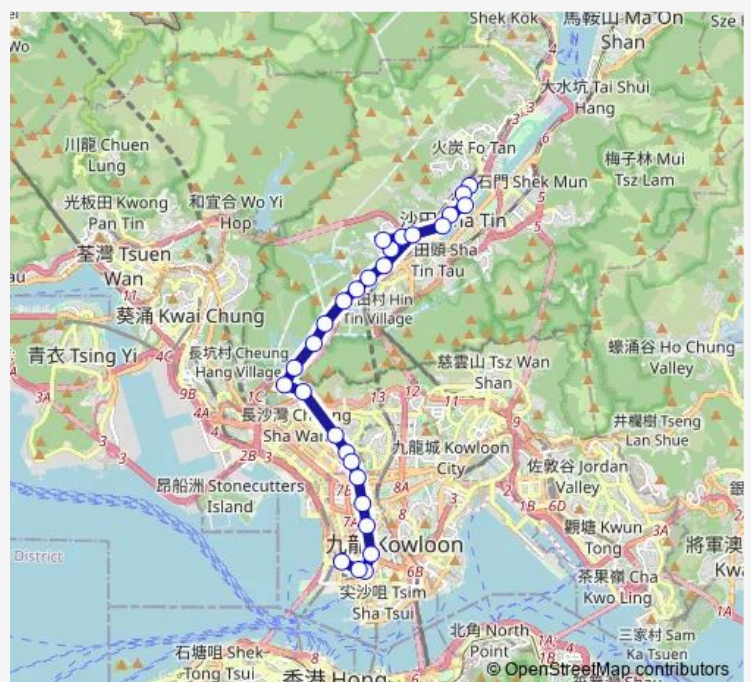

[Kmb] Sheung LI UK Garden

[Kmb] Villa Carlton

[Kmb] Caldecott Road

Route schedule

[Ctb] HSR West Kowloon Station[[Kmb] Jordan (West Kowloon Station) BUS Terminus — [Kmb] WO CHE BUS Terminus

Monday	06:15-23:05
Tuesday	06:15-23:05
Wednesday	06:15-23:05
Thursday	06:15-23:05
Friday	06:15-23:05
Saturday	06:15-21:00
Sunday	06:15-22:15

Route info

Direction: [Ctb] HSR West Kowloon Station[[Kmb] Jordan (West Kowloon Station) BUS Terminus

Stops: 28

Trip Duration: 0 hour 56 min

[Kmb] Shek LEI PUI Reservoir

[Kmb] Kowloon Reservoir

[Kmb] TAI PO Road Lookout

Saturday 05:30-20:30

Sunday 05:30-21:00

Route info

Direction: [Kmb] WO CHE BUS Terminus

Stops: 29

Trip Duration: 0 hour 56 min

[Ctb] SAI Yeung Choi Lane, TAI PO Road[[Kmb] SAI Yeung Choi Lane

[Ctb] Prince Edward Station, Nathan Road[[Kmb+Ctb] Prince Edward Station/
Prince Edward Station, Nathan Road[[Kmb] Prince Edward Station