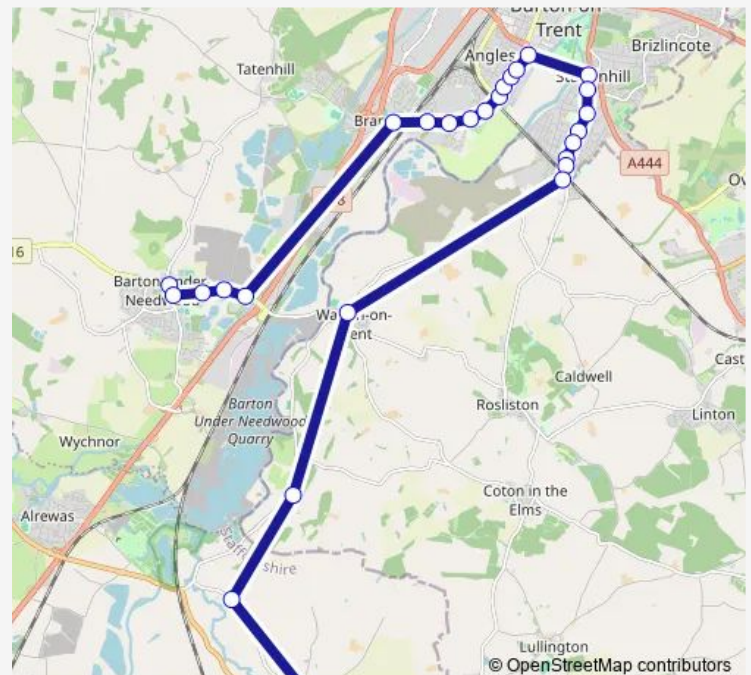

Baker Street

Weir Bank

Blackthorn Road

Route schedule

John Taylor High School — School Lane

Monday 16:00

Tuesday 16:00

Wednesday 16:00

Thursday 16:00

Friday 16:00

Saturday —

Sunday —

Route info

Direction: John Taylor High School

Stops: 27

Trip Duration: 0 hour 39 min