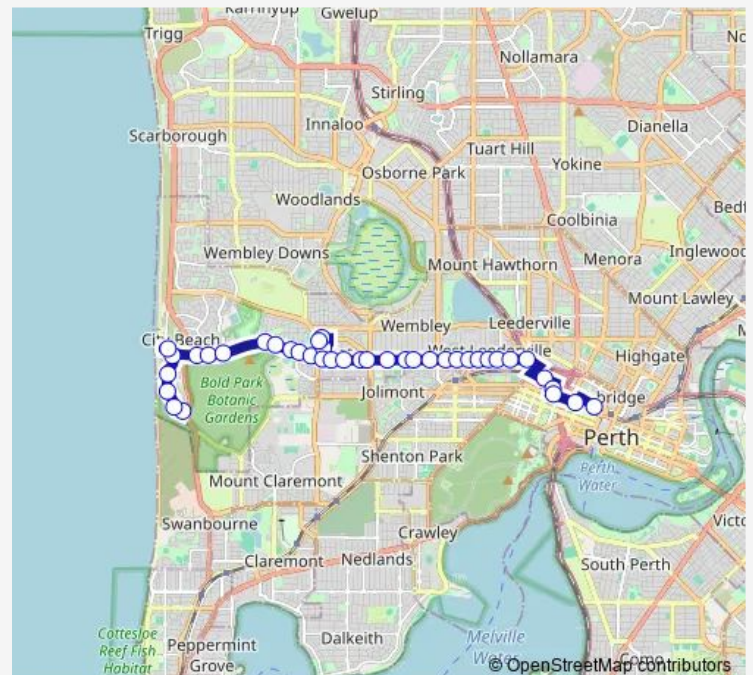

Oceanic Dr After Louth Rd

Oceanic Dr Before Ulster Rd

Oceanic Dr After Arbordale St

Floreat Av After Oceanic Dr

The Boulevard After Kirkdale Av

Howtree PI Before Chandler Av

Oceanic Dr After Brookdale St

Oceanic Dr After Hornsey Rd

### Route schedule

Launceston Av After Saltash Av — Perth Busport Zone B

Monday 06:01-16:33

Tuesday 06:01-16:33

Wednesday 06:01-16:33

Thursday 06:01-16:33

Friday 06:01-16:33

Saturday —

### Route info

Direction: Launceston Av After Saltash Av

Stops: 39

Trip Duration: 0 hour 44 min

Cambridge St Before Selby St

Cambridge St After Marlow St

Cambridge St After Jersey St

Cambridge St After Holland St