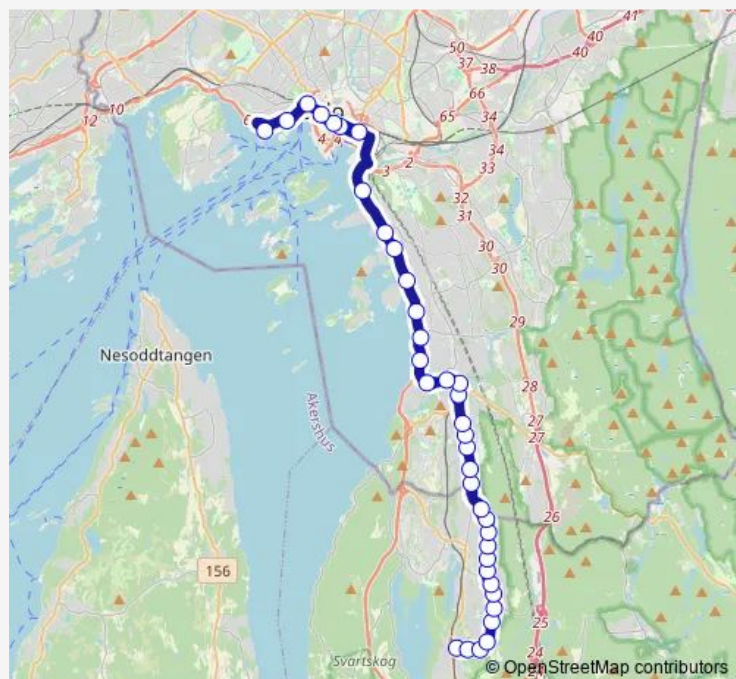

### Route schedule

Filipstadveien — Myrvoll stasjon

Monday	05:32-00:47 <sup>+1</sup>
Tuesday	05:32-00:47 <sup>+1</sup>
Wednesday	05:32-00:47 <sup>+1</sup>
Thursday	05:32-00:47 <sup>+1</sup>
Friday	05:32-00:47 <sup>+1</sup>
Saturday	06:32-00:47 <sup>+1</sup>
Sunday	06:32-00:47 <sup>+1</sup>

### Route info

Direction: Filipstadveien

Stops: 38

Trip Duration: 0 hour 51 min

81 — Fornebu - Myrvoll stasjon

Prinsdal

Prinsdalsbakken

Trygve Strømbergs vei