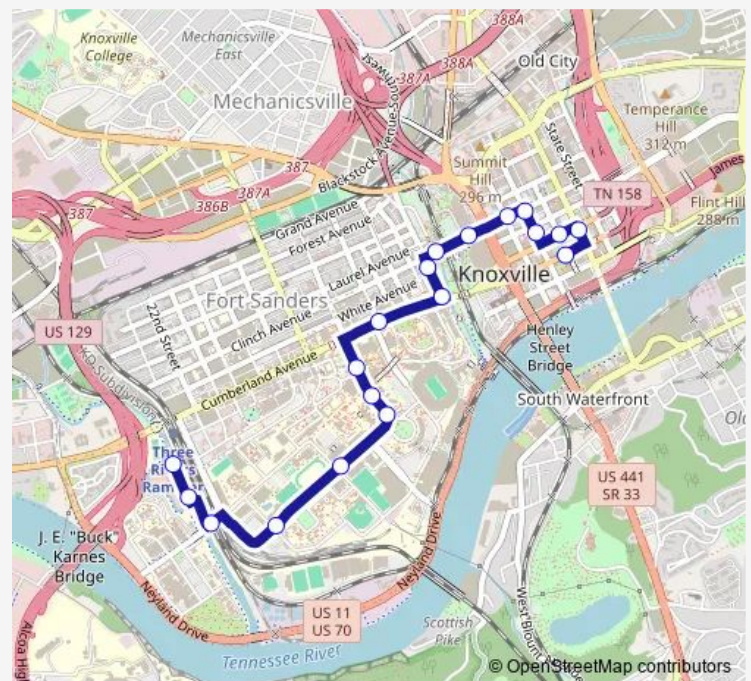

### Route schedule

Trolley Super Stop on Main at the CC Bldg — The Commons at the Vol Shop

Monday	07:00-20:00
Tuesday	07:00-20:00
Wednesday	07:00-20:00
Thursday	07:00-20:00
Friday	07:00-20:00
Saturday	09:00-20:00
Sunday	—

### Route info

Direction: Trolley Super Stop on Main at the CC Bldg

Stops: 19

Trip Duration: 0 hour 20 min

81 — 81 Orange Line Trolley (Wkd)

## Route schedule

The Commons at the Vol Shop — Trolley Super Stop on Main at the CC Bldg

Monday 07:20-19:50

Tuesday 07:20-19:50

Wednesday 07:20-19:50

Thursday 07:20-19:50

Friday 07:20-19:50

Saturday 09:20-19:50

## Route info

Direction: The Commons at the Vol Shop

Stops: 13

Trip Duration: 0 hour 25 min

81 Bus time schedules and route maps are available in an offline PDF at [busmaps.com](https://busmaps.com). Use the [busmaps.com](https://busmaps.com) website to see live bus times, train schedule or subway schedule, and step-by-step directions for all public transit in Knoxville