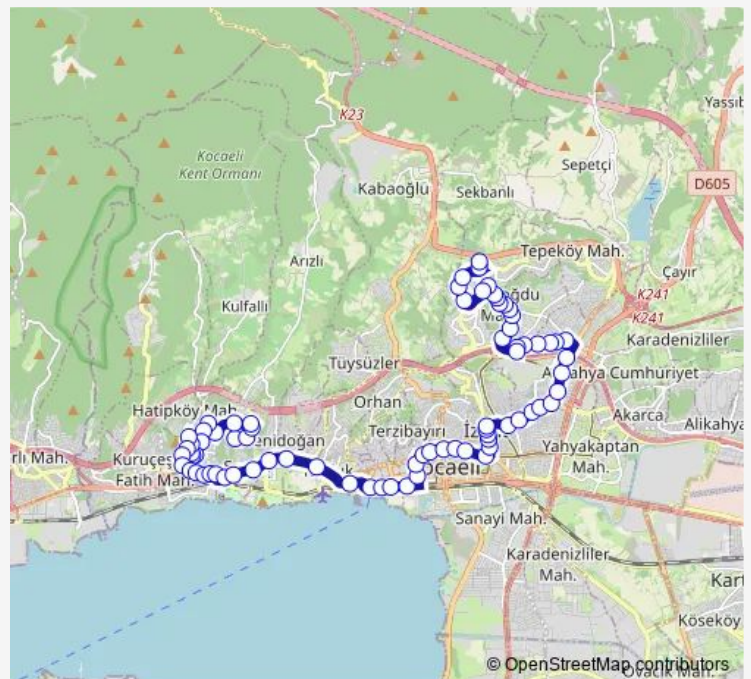

Yeni Mahalle Muhtarlığı

Kaçar Sokak

Mehmet Sinan Dereli Ortaokulu 1

Route schedule

Radar Depolama Alanı — DÜNYA BANKASI DEPOLAMA ALANI 1

Monday 06:30-23:58

Tuesday 06:30-23:58

Wednesday 06:30-23:58

Thursday 06:30-23:58

Friday 06:30-23:58

Saturday 06:30-23:58

Sunday 07:00-23:58

Route info

Direction: Radar Depolama Alanı

Stops: 76

Trip Duration: 0 hour 40 min

Direction: Dünya Bankasi Depolama Alani

Stops: 74

Trip Duration: 0 hour 37 min

Dinamik Sokak 1

Sebat

Beyaz Orkide

Platin Sokak

Tavşantepe Otogar Sapađı