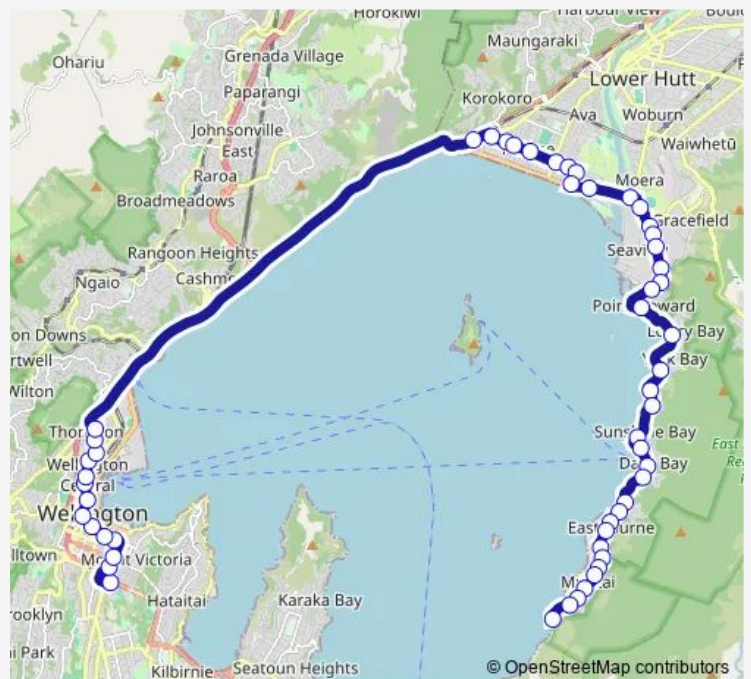

Days Bay at Ferry Road

Marine Drive near Sunshine Bay

Marine Drive near Mahina Bay

Mahina Bay - Rangiuuru Road (opposite)

Marine Drive near York Bay

Marine Drive near Lowry Bay

Point Howard

Route schedule

Eastbourne - Terminus — Basin Reserve (school stop)

Monday 05:50-08:20

Tuesday 05:50-08:20

Wednesday 05:50-08:20

Thursday 05:50-08:20

Friday 05:50-08:20

Saturday —

Sunday —

Route info

Direction: Eastbourne - Terminus

Stops: 49

Trip Duration: 1 hour 20 min

81 — Eastbourne - Petone - Wellington

Seaview Marina - Seaview Road

Seaview Road opposite Gracefield Road

Seaview Road at Barnes Street (near 58)

Jackson Street at Patrick Street

Jackson Street at Aurora Street

Jackson Street at Bolton Street

Jackson Street at Beach Street

Jackson Street at Sydney Street (near 176)

Fitzherbert Street at The Esplanade