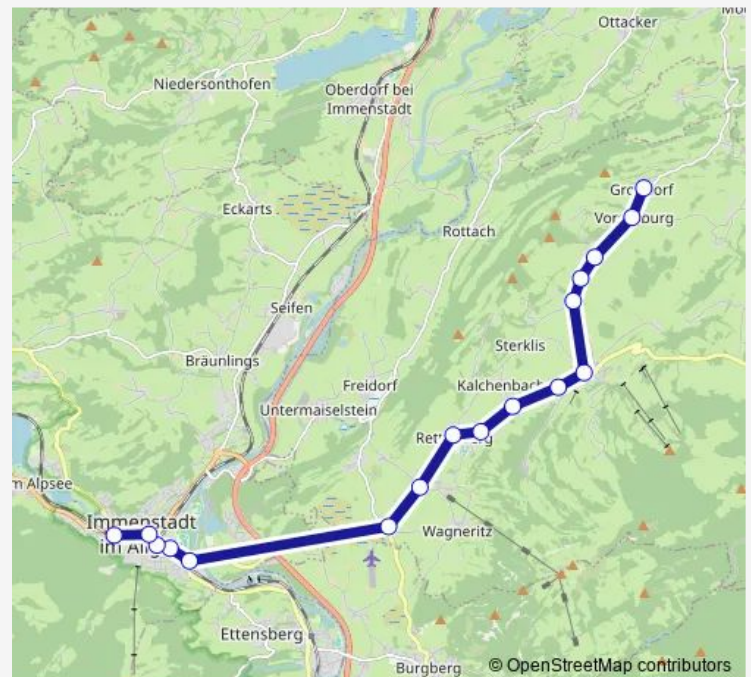

### Route schedule

Sonthofen, A.-Schweitzer-Sch. — Rettenberg, Zötler

Monday 12:55

Tuesday 12:55

Wednesday 12:55

Thursday 12:55

Friday 12:55

Saturday —

### Route info

Direction: Sonthofen, A.-Schweitzer-Sch.

Stops: 12

Trip Duration: 0 hour 30 min