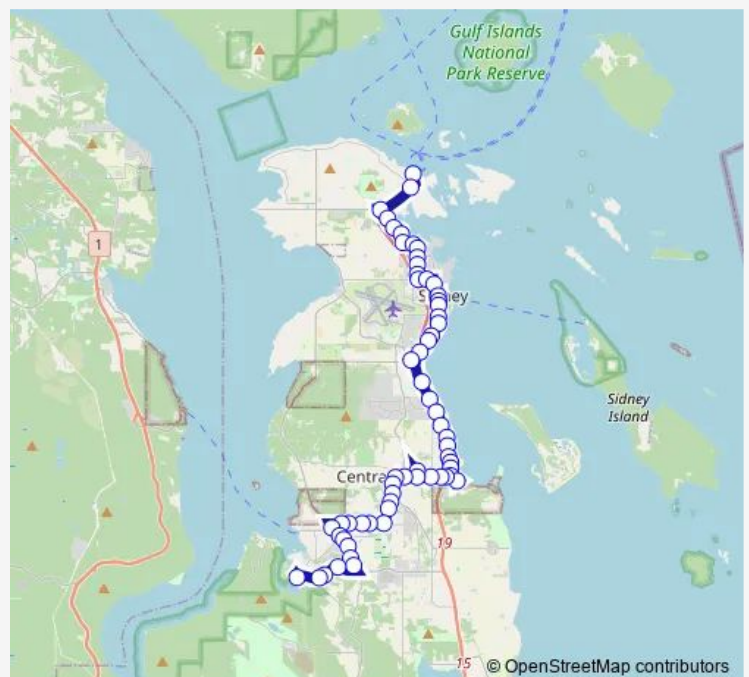

Friday 06:53

Saturday —

Sunday —

Route info

Direction: Swartz Bay Ferry Terminal Bay B

Stops: 61

Trip Duration: 0 hour 45 min

Lochside Dr at Captains Walk