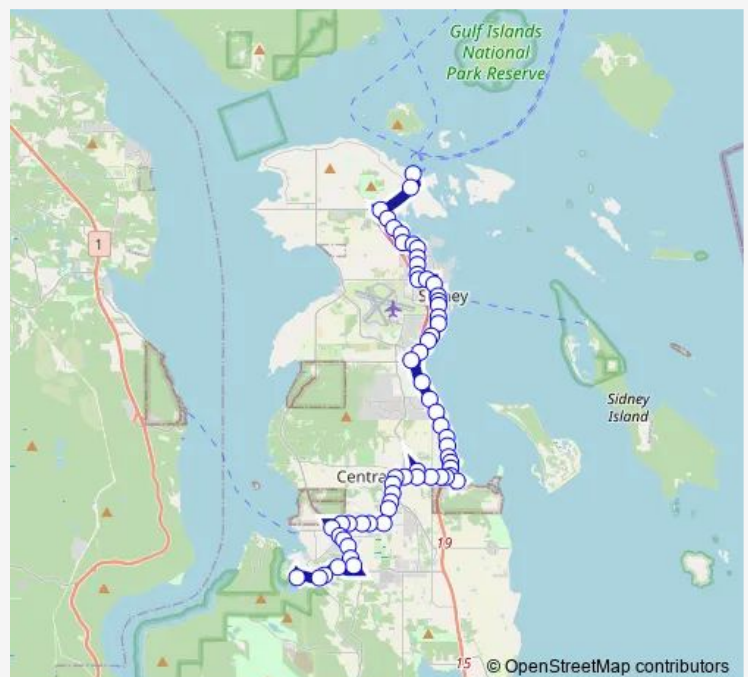

Thursday 08:51-14:48

Friday 08:51-14:48

Saturday —

Sunday —

Route info

Direction: W Saanich Rd at Wallace Dr

Stops: 38

Trip Duration: 0 hour 33 min

Lochside Dr at James Island Rd

Lochside Dr at Wakeman Rd

Lochside Dr at Newman Rd

Lochside Dr at Cascade Ave

8400 Blk Lochside Dr

Lochside Dr at Amity Dr

Lochside Dr at Lowe Rd

Lochside Dr at Bazan Bay Rd