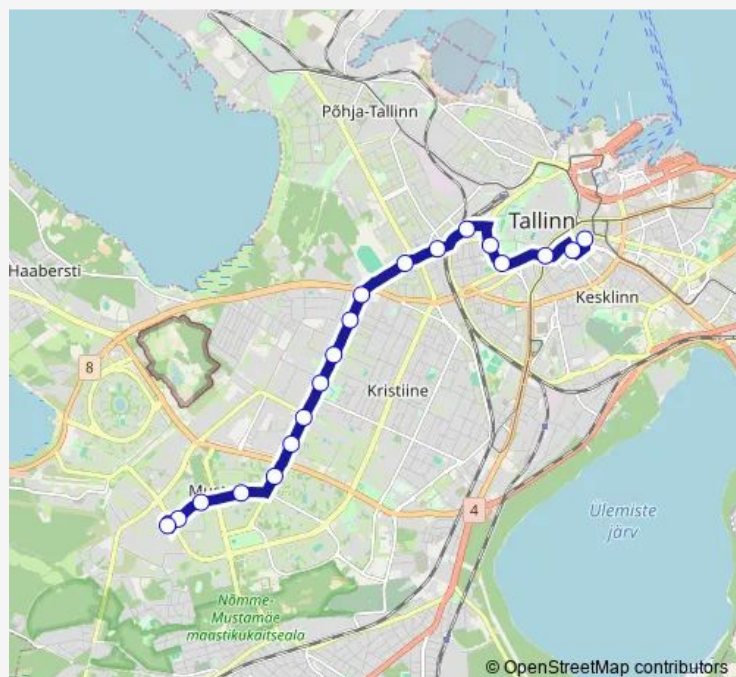

Ristiku

Tehnika

Kosmos

Vabaduse väljak

Estonia

Kaubamaja

Route schedule

Akadeemia tee — Kaubamaja

Monday —

Tuesday —

Wednesday —

Thursday —

Friday —

Saturday —

Sunday 07:53-23:36

Route info

Direction: Akadeemia tee

Stops: 16

Trip Duration: 0 hour 23 min

81 — Mustamäe - Kaubamaja

BusMaps

Direction

Kaubamaja — Mustamäe

19 stops