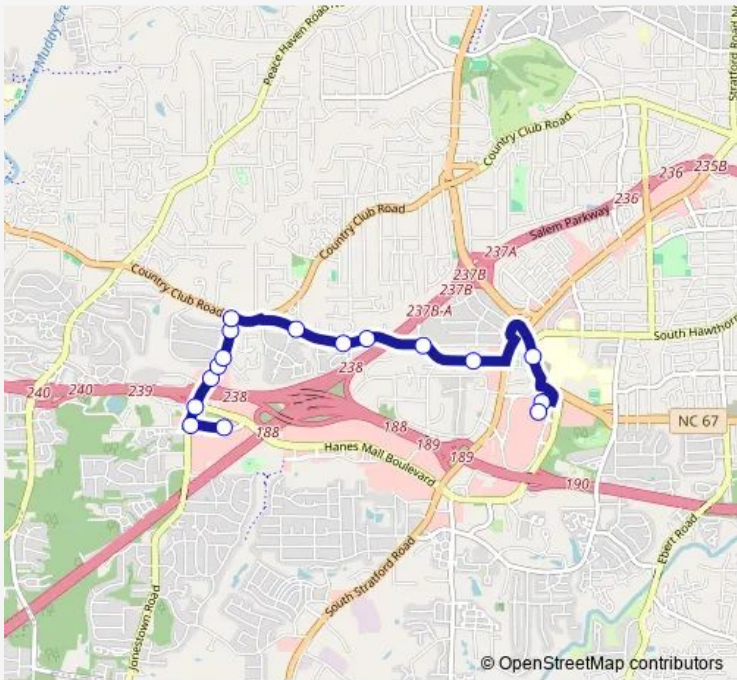

Bus 81 81 - Hanes Mall West Circulator

[Go to website](#)

Direction
 Kester Mill Road Walmart — Hanes Mall Fridays
 16 stops
[Open route schedule](#)

- Kester Mill Road Walmart
- Kester Mill Road & Jonestown Road
- Jonestown Road & Hanes Mall Boulevard
- Jonestown Road at Burger King
- Jonestown Road & Southwin Drive
- Jonestown Road & Mar-Don Drive
- Jonestown Road & Summit Station Shopping Center
- Country Club Road & Jonestown Road
- Old Vineyard Road & Kilpatrick Street
- Old Vineyard Road & Alder Ridge Apartment
- Old Vineyard Road At Behavioral Center
- Old Vineyard Road at Healy Towers
- Old Vineyard Road at K&W - Healy Drive
- Silas Creek Parkway At Rehabilitation Center
- Hanes Mall Novant
- Hanes Mall Fridays

Route schedule
 Kester Mill Road Walmart — Hanes Mall Fridays

Monday	06:30-21:30
Tuesday	06:30-21:30
Wednesday	06:30-21:30
Thursday	06:30-21:30
Friday	06:30-21:30
Saturday	07:30-21:30
Sunday	—

Route info
 Direction: Kester Mill Road Walmart
 Stops: 16
 Trip Duration: 0 hour 15 min

Direction

Hanes Mall Fridays — Kester Mill Road Walmart

9 stops

[Open route schedule](#)

Hanes Mall Fridays

Hanes Mall Boulevard & Frontis Plaza

Hanes Mall Boulevard & Hampton Inn

Hanes Mall Boulevard & Lowes

Monday	06:15-21:15
Tuesday	06:15-21:15
Wednesday	06:15-21:15
Thursday	06:15-21:15
Friday	06:15-21:15
Saturday	07:15-21:15
Sunday	—

Route info

Direction: Hanes Mall Fridays

Stops: 9

Trip Duration: 0 hour 15 min