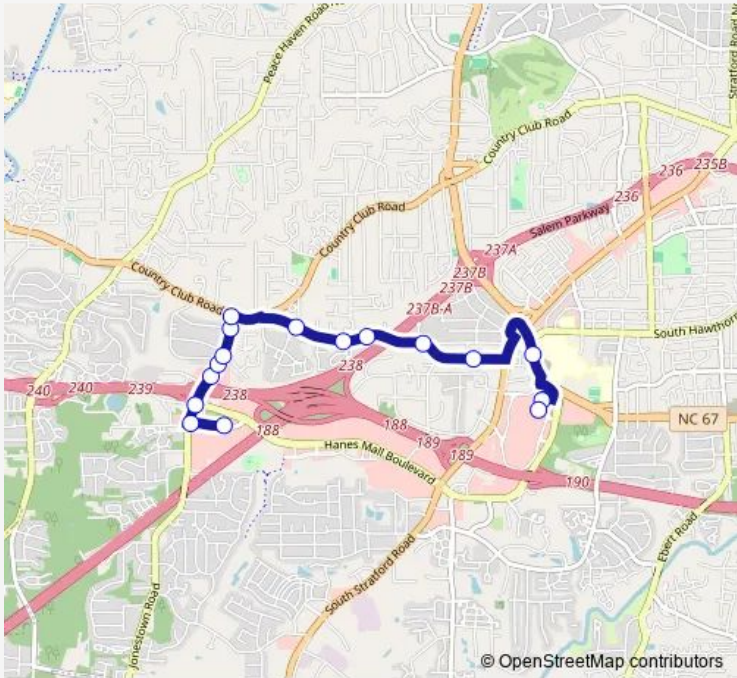

Bus 81 81 - Hanes Mall West Circulator

[Go to website](#)

Direction
 Kester Mill Road Walmart — Hanes Mall Fridays
 16 stops
[Open route schedule](#)

- Kester Mill Road Walmart
- Kester Mill Road & Jonestown Road
- Jonestown Road & Hanes Mall Boulevard
- Jonestown Road at Burger King
- Jonestown Road & Southwin Drive
- Jonestown Road & Mar-Don Drive
- Jonestown Road & Summit Station Shopping Center
- Country Club Road & Jonestown Road
- Old Vineyard Road & Kilpatrick Street
- Old Vineyard Road & Alder Ridge Apartment
- Old Vineyard Road At Behavioral Center
- Old Vineyard Road at Healy Towers
- Old Vineyard Road at K&W - Healy Drive
- Silas Creek Parkway At Rehabilitation Center
- Hanes Mall Novant
- Hanes Mall Fridays

Route schedule
 Kester Mill Road Walmart — Hanes Mall Fridays

Monday	06:30-21:30
Tuesday	06:30-21:30
Wednesday	06:30-21:30
Thursday	06:30-21:30
Friday	06:30-21:30
Saturday	07:30-21:30
Sunday	—

Route info
 Direction: Kester Mill Road Walmart
 Stops: 16
 Trip Duration: 0 hour 15 min

Direction

Hanes Mall Fridays — Kester Mill Road Walmart

9 stops

[Open route schedule](#)

Hanes Mall Fridays

Hanes Mall Boulevard & Frontis Plaza

Hanes Mall Boulevard & Hampton Inn

Hanes Mall Boulevard & Lowes

Monday	06:15-21:15
Tuesday	06:15-21:15
Wednesday	06:15-21:15
Thursday	06:15-21:15
Friday	06:15-21:15
Saturday	07:15-21:15
Sunday	—

Route info

Direction: Hanes Mall Fridays

Stops: 9

Trip Duration: 0 hour 15 min