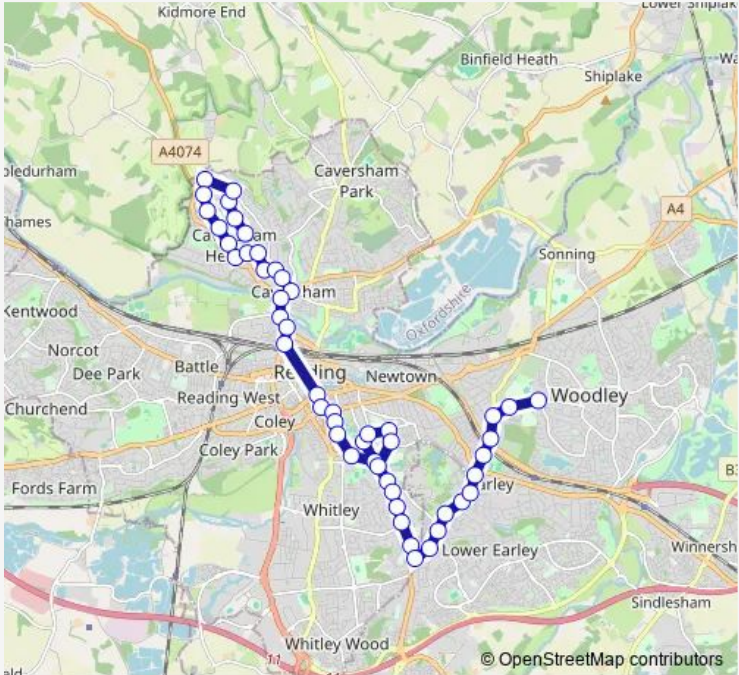

Bus 81 Caversham Heights - Bulmershe School via Abbey School, Reading School, St Josephs College

[Go to website](#)

Direction
St Andrews Church — Bulmershe Sports Centre
49 stops
[Open route schedule](#)

- St Andrews Church
- Richmond Road
- Uplands Road
- Kidmore Road
- Shepherds Lane
- Hilltop Road
- Fernbrook Road
- St Peters Avenue
- Harrogate Road
- Highmoor Road Church
- Darell Road
- Highmoor Road
- The Mount
- Blenheim Road
- St Annes Well
- Caversham Library
- Bridge Street Caversham
- The Moderation
- Swansea Road
- Caversham Road Fire Station
- London Street Foot

Route schedule
St Andrews Church — Bulmershe Sports Centre

Monday	06:57
Tuesday	06:57
Wednesday	06:57
Thursday	06:57
Friday	06:57
Saturday	—
Sunday	—

Route info
Direction: St Andrews Church
Stops: 49
Trip Duration: 1 hour 19 min

81 — Caversham Heights - Bulmershe School via Abbey School, Reading School, St Josephs College **BusMaps**