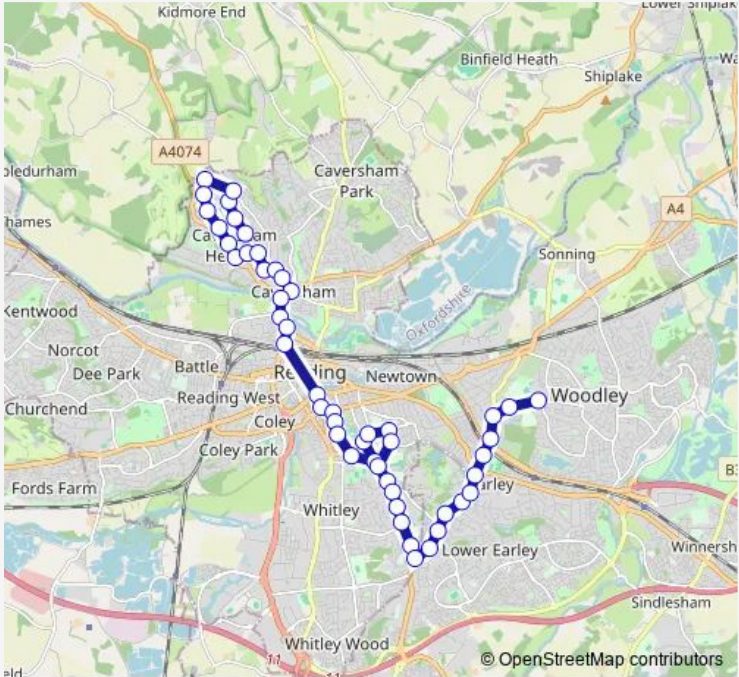

Bus 81 Caversham Heights - Bulmershe School via Abbey School, Reading School, St Josephs College

[Go to website](#)

Direction
St Andrews Church — Bulmershe Sports Centre
49 stops
[Open route schedule](#)

- St Andrews Church
- Richmond Road
- Uplands Road
- Kidmore Road
- Shepherds Lane
- Hilltop Road
- Fernbrook Road
- St Peters Avenue
- Harrogate Road
- Highmoor Road Church
- Darell Road
- Highmoor Road
- The Mount
- Blenheim Road
- St Annes Well
- Caversham Library
- Bridge Street Caversham
- The Moderation
- Swansea Road
- Caversham Road Fire Station
- London Street Foot

Route schedule
St Andrews Church — Bulmershe Sports Centre

Monday	06:57
Tuesday	06:57
Wednesday	06:57
Thursday	06:57
Friday	06:57
Saturday	—
Sunday	—

Route info
Direction: St Andrews Church
Stops: 49
Trip Duration: 1 hour 19 min

81 — Caversham Heights - Bulmershe School via Abbey School, Reading School, St Josephs College **BusMaps**