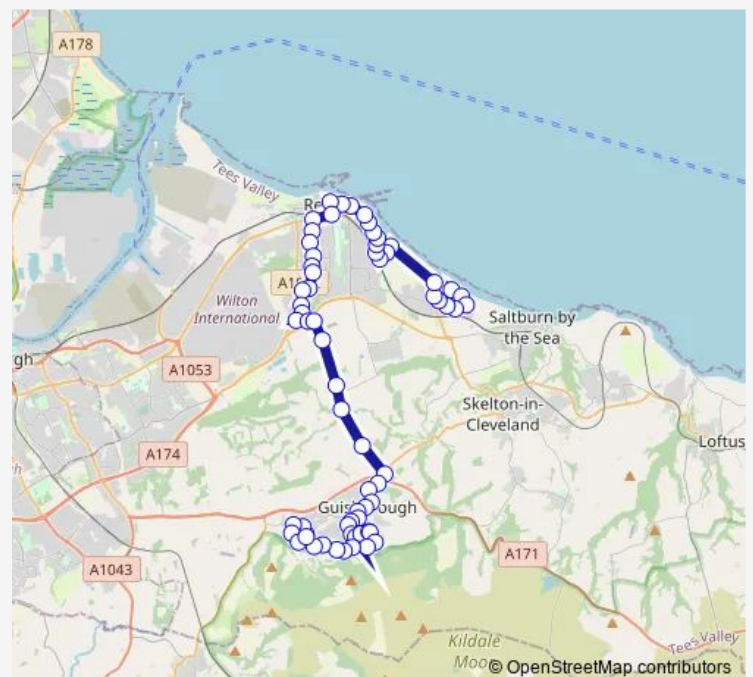

Thursday 06:59-17:24

Friday 06:59-17:24

Saturday 09:09-17:24

Sunday —

Route info

Direction: The Voyager

Stops: 67

Trip Duration: 1 hour 10 min