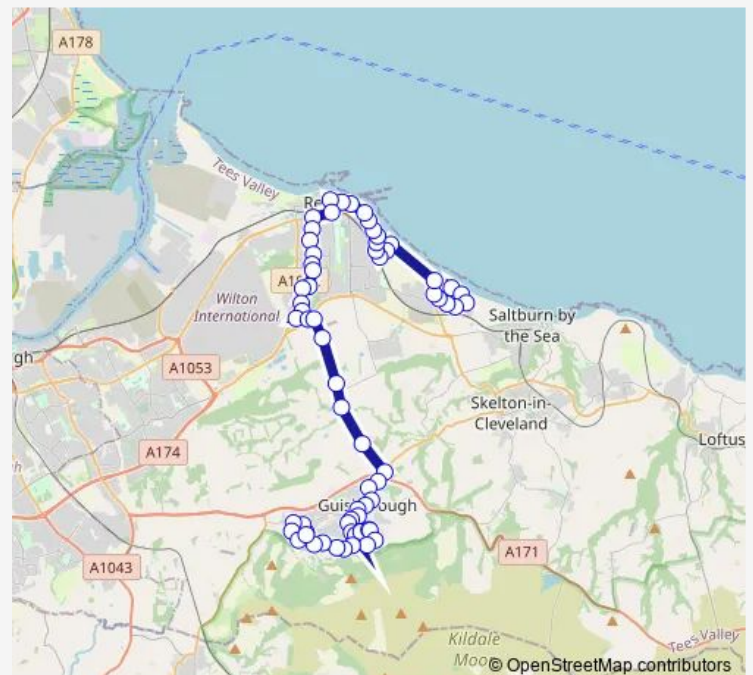

Thursday 06:59-17:24

Friday 06:59-17:24

Saturday 09:09-17:24

Sunday —

Route info

Direction: The Voyager

Stops: 67

Trip Duration: 1 hour 15 min