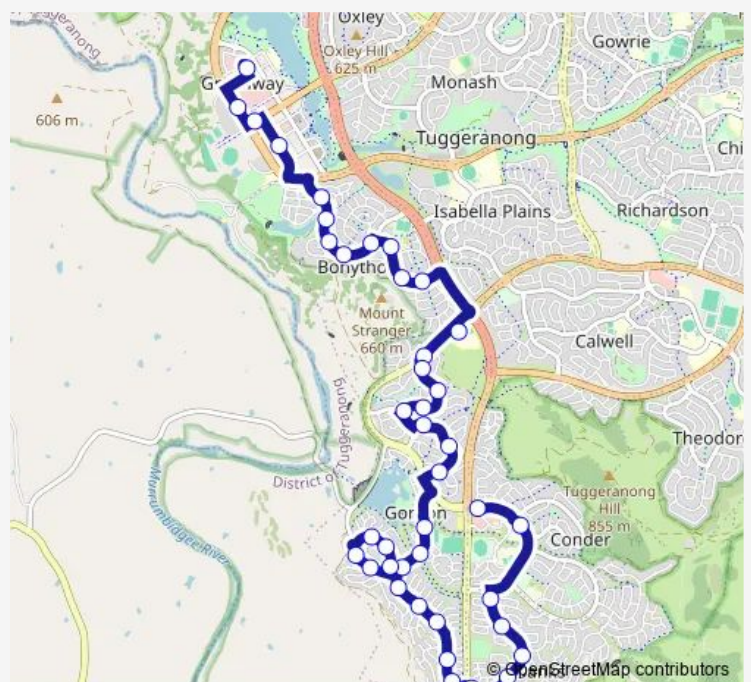

Knoke Av after Jim Pike Av

Knoke Av before Oxenham Cct

Knoke Av opp Gordon Ps

Lewis Luxton Av before 1st Cerutti Cr

Lewis Luxton Av before Blinkhorn Pl

Route schedule

Box Hill Av opp Lanyon Marketplace — Tuggeranong Interchange Arrivals

Monday	05:59-22:44
Tuesday	05:59-22:44
Wednesday	05:59-22:44
Thursday	05:59-22:44
Friday	05:59-22:44
Saturday	06:39-22:39
Sunday	08:40-20:40

Route info

Direction: Box Hill Av opp Lanyon Marketplace

Stops: 39

Trip Duration: 0 hour 33 min

81 — Lanyon Marketplace to Tuggeranong via Gordon **BusMaps**

61 Lewis Luxton Av

Preddey Way at Fingleton Cr

Clare Dennis Av before 2nd Noel Ryan Gdn

Clare Dennis Av opp Churchill Way

Route info

Direction: Tuggeranong Interchange Plt 4

Stops: 40

Trip Duration: 0 hour 31 min

Jim Pike Av after 1st Charlton Cr

Callaway Cr at 1st Myles Connell Cr

39 Callaway Cr

Callaway Cr after 2nd Myles Connell Cr