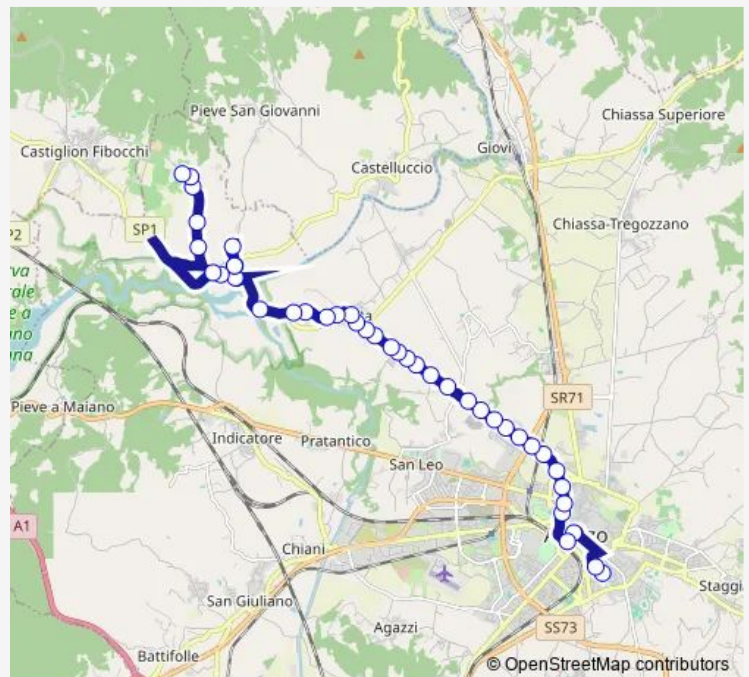

Sc Cincelli 17 - Opp Chiesa

Sc Cincelli - Biv Spicchio

Sc Cincelli Ponte Buriano

Route schedule

Loc. Rondine (Cittadella Della Pace) — Stazione Fs Lato Via Pdf

Monday 07:01-08:13

Tuesday 07:01-08:13

Wednesday 07:01-08:13

Thursday 07:01-08:13

Friday 07:01-08:13

Saturday 07:01-08:13

Sunday —

Route info

Direction: Loc. Rondine (Cittadella Della Pace)

Stops: 50

Trip Duration: 0 hour 44 min