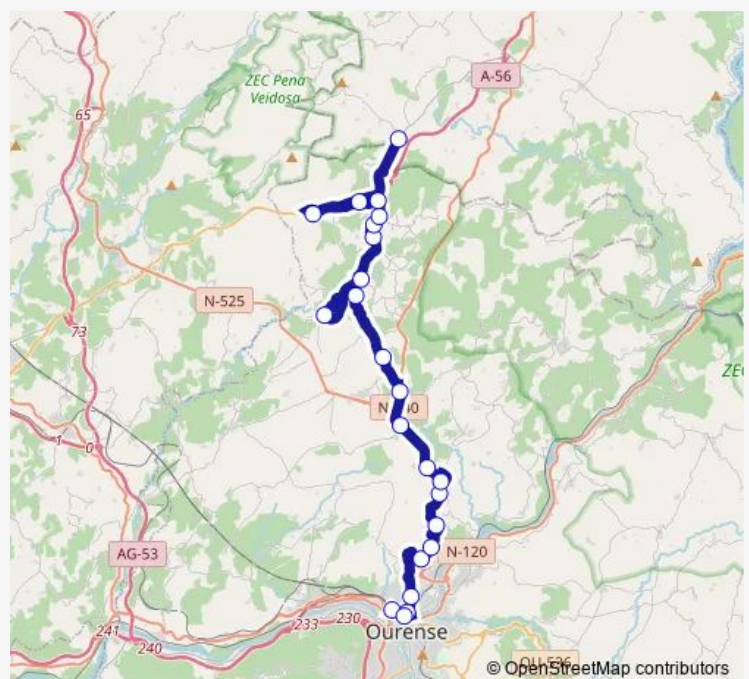

A Ponte

Av. Santiago (Abanca)

Cudeiro (Estrada)

As Barxas (marquesiña bus

Sobral

Gustei (OU-150)

Gustei (OU-0530)

Vilarnaz

AS Chouzas

San Martiño

Pazos de Monte

Route schedule

Ourense E.I. — Tolda (Dársena)

Monday	19:30
Tuesday	19:30
Wednesday	19:30
Thursday	19:30
Friday	19:30
Saturday	—
Sunday	—

Route info

Direction: Ourense E.I.

Stops: 23

Trip Duration: 0 hour 45 min

Xg605087 — Ourense E.I.-Vilamarín-A Tolda (por IES Vilamarín)

BusMaps

Portamieiro

Tolda (Dársena)

Xg605087 Bus time schedules and route maps are available in an offline PDF at busmaps.com. Use the busmaps.com website to see live bus times, train schedule or subway schedule, and step-by-step directions for all public transit in Vilarnaz