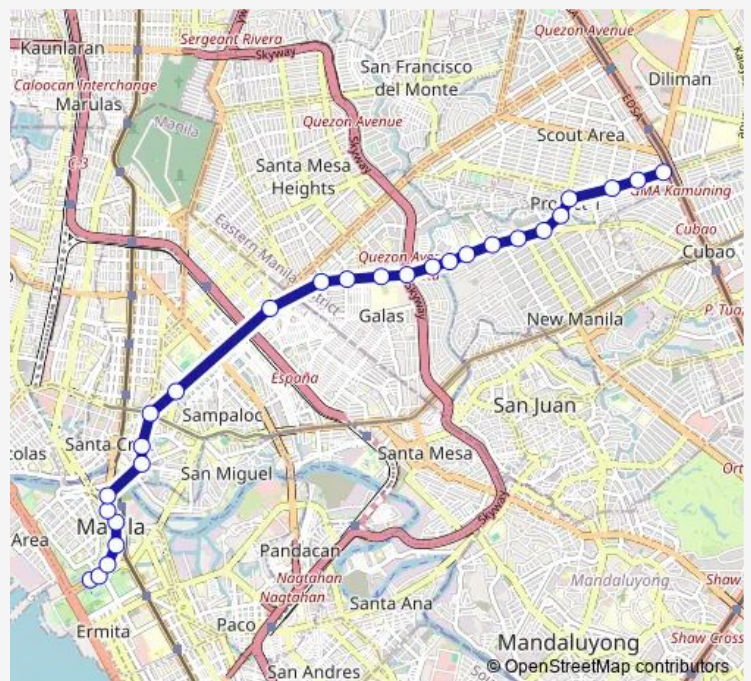

Delos Santos Medical Center, Eulogio Rodriguez Sr. Ave, Quezon City, Manila

Route schedule

Padre Burgos St, Manila — Kamuning Rd / Scout Rallos Extension Intersection, Quezon City, Manila

Monday	00:00
Tuesday	00:00
Wednesday	00:00
Thursday	00:00
Friday	00:00
Saturday	00:00
Sunday	00:00

Route info

Direction: Padre Burgos St, Manila

Stops: 27

Trip Duration: 0 hour 48 min

■ Kamuning Pier South via Rodriguez

Eulogio Rodriguez Sr. Ave / La Florilla Intersection, Quezon City, Manila

Trinity College Of Quezon City, Eulogio Rodriguez Sr. Ave, Quezon City, Manila