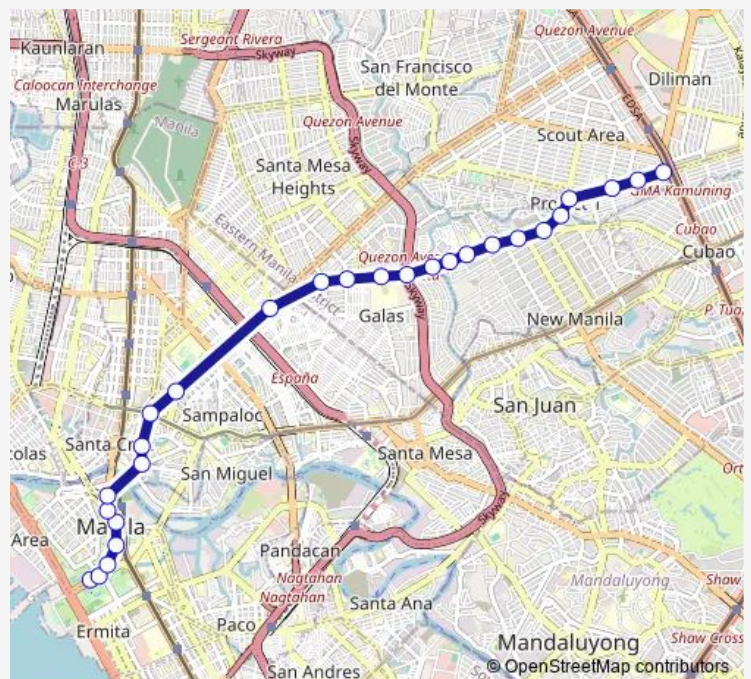

Wednesday 00:00

Thursday 00:00

Friday 00:00

Saturday 00:00

Sunday 00:00

Route info

Direction: Padre Burgos St, Manila

Stops: 27

Trip Duration: 0 hour 48 min

■ Kamuning Pier South via Rodriguez

Eulogio Rodriguez Sr. Ave / La Florilla Intersection, Quezon City, Manila

Trinity College Of Quezon City, Eulogio Rodriguez Sr. Ave, Quezon City, Manila