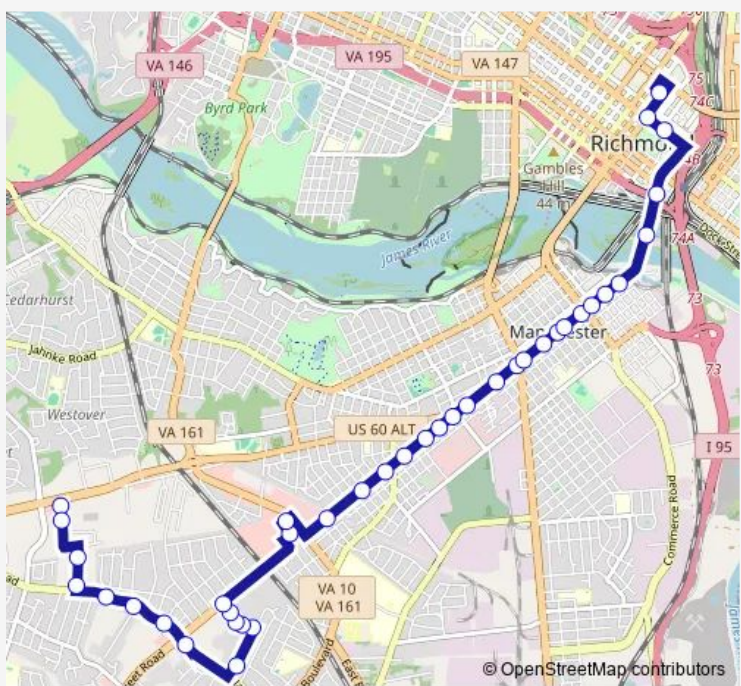

Bus 1b Hull/Warwick/Southside Plaza

[Go to website](#)

Direction
 Giant + Midlothian — Transfer Station BAY G
 39 stops
[Open route schedule](#)

- Giant + Midlothian
- Giant DR + 100 Block
- Warwick Village + Biggs
- Warwick Village + Warwick Road
- Warwick & Queen Anne
- Warwick & Hodges
- Warwick & Alberene
- Warwick + Hull
- Clarkson + Warwick
- Southwood & Clarkson
- Southwood at 4606
- Southwood + Treehaven
- Southwood + Tifton
- Southwood Pkwy + Hull
- Plaza & Southside Community Service Center
- Plaza + Belt Boulevard
- Hull ST + Mcguire Drive
- Hull & 33rd
- Hull + E Blake
- Hull + Playn
- Hull + Tynick

1b — Hull/Warwick/Southside Plaza **BusMaps**

Hull + 28th

Hull + Evans

Hull + 25th

Hull + 21st

Hull + Cowardin

Hull + 17th

Hull + 14th

VCU Medical Center Westbound Station

Broad + 9th

Transfer Station BAY G

Direction

Transfer Station BAY G — Giant + Midlothian

45 stops

[Open route schedule](#)

Transfer Station BAY G

Sunday —

Route info

Direction: Transfer Station BAY G

Stops: 45

Trip Duration: 0 hour 40 min

Hull + 35th

Hull + 37th

Hull ST + Spaine