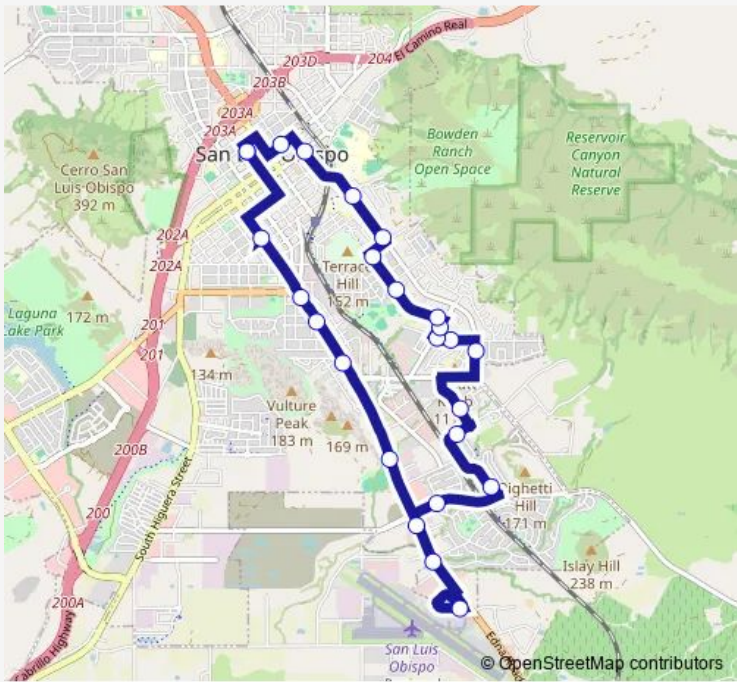

Bus 1B Broad/Airport/Johnson

[Go to website](#)

Direction
 Downtown Transit Center — Downtown Transit Center
 25 stops
[Open route schedule](#)

- Downtown Transit Center
- Broad at Islay
- Broad at Funston
- Broad at Caudill (S)
- Broad at Sweeney (Brickyard)
- Broad at Industrial (Damon-Garcia)
- Broad at Tank Farm (Creekside)
- Broad at Aerovista
- San Luis Airport (Airport at Broad)
- Tank Farm at Poinsettia
- Righetti at Tank Farm
- Tiburon at Hayfield
- Ranch House at Cerro Cabrillo
- Johnson at Gregory
- Southwood at Woodside
- Southwood at Laurel
- Laurel at Richard (Laurel Lane Market)
- Augusta at Laurel
- Augusta at Gerda
- Augusta at Bishop
- Johnson at Bishop (N)

Route schedule
 Downtown Transit Center — Downtown Transit Center

Monday	09:45-16:45
Tuesday	09:45-16:45
Wednesday	09:45-16:45
Thursday	09:45-16:45
Friday	09:45-16:45
Saturday	—
Sunday	—

Route info
 Direction: Downtown Transit Center
 Stops: 25
 Trip Duration: 0 hour 45 min

1B — Broad/Airport/Johnson BusMaps

Johnson at Lizzie (N)

Johnson at Marsh

Monterey at Toro

Downtown Transit Center

1B Bus time schedules and route maps are available in an offline PDF at busmaps.com. Use the busmaps.com website to see live bus times, train schedule or subway schedule, and step-by-step directions for all public transit in San Luis Obispo

The schedule is provided in the local timezone. Times with "(+1)" indicate departures on the next day.

PDF file created on 2025-01-16

2024 BusMaps.com - All Rights Reserved