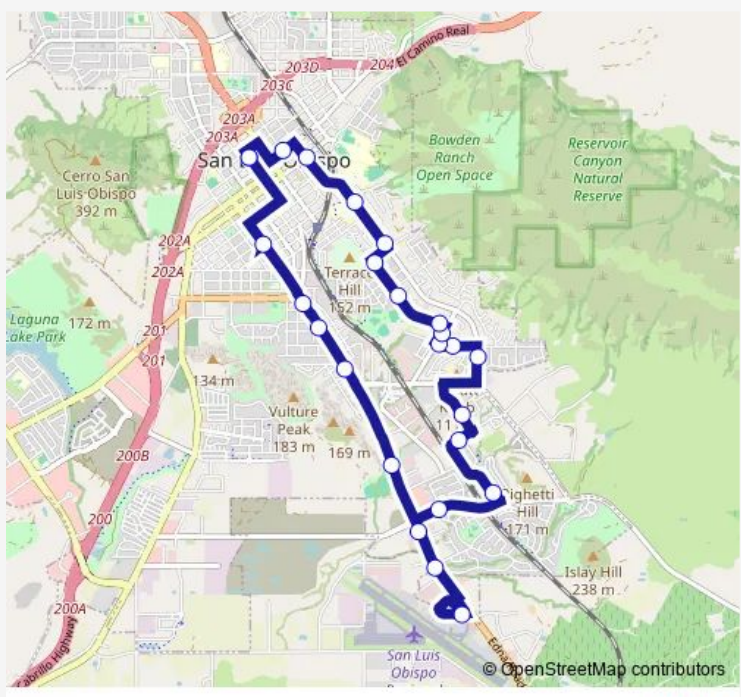

Bus 1b Broad/Airport/Johnson

[Go to website](#)

Direction
 Downtown Transit Center — Downtown Transit Center
 25 stops
[Open route schedule](#)

- Downtown Transit Center
- Broad at Islay
- Broad at Funston
- Broad at Caudill (S)
- Broad at Sweeney (Brickyard)
- Broad at Industrial (Damon-Garcia)
- Broad at Tank Farm (Creekside)
- Broad at Aerovista
- San Luis Airport (Airport at Broad)
- Tank Farm at Poinsettia
- Righetti at Tank Farm
- Tiburon at Hayfield
- Ranch House at Cerro Cabrillo
- Johnson at Gregory
- Southwood at Woodside
- Southwood at Laurel
- Laurel at Richard (Laurel Lane Market)
- Augusta at Laurel
- Augusta at Gerda
- Augusta at Bishop
- Johnson at Bishop (N)

Route schedule
 Downtown Transit Center — Downtown Transit Center

Monday	09:45-16:45
Tuesday	09:45-16:45
Wednesday	09:45-16:45
Thursday	09:45-16:45
Friday	09:45-16:45
Saturday	—
Sunday	—

Route info
 Direction: Downtown Transit Center
 Stops: 25
 Trip Duration: 0 hour 45 min

1b — Broad/Airport/Johnson BusMaps

Johnson at Lizzie (N)

Johnson at Marsh

Monterey at Toro

Downtown Transit Center

1b Bus time schedules and route maps are available in an offline PDF at busmaps.com. Use the busmaps.com website to see live bus times, train schedule or subway schedule, and step-by-step directions for all public transit in San Luis Obispo

The schedule is provided in the local timezone. Times with "(+1)" indicate departures on the next day.

PDF file created on 2025-02-26

2024 BusMaps.com - All Rights Reserved